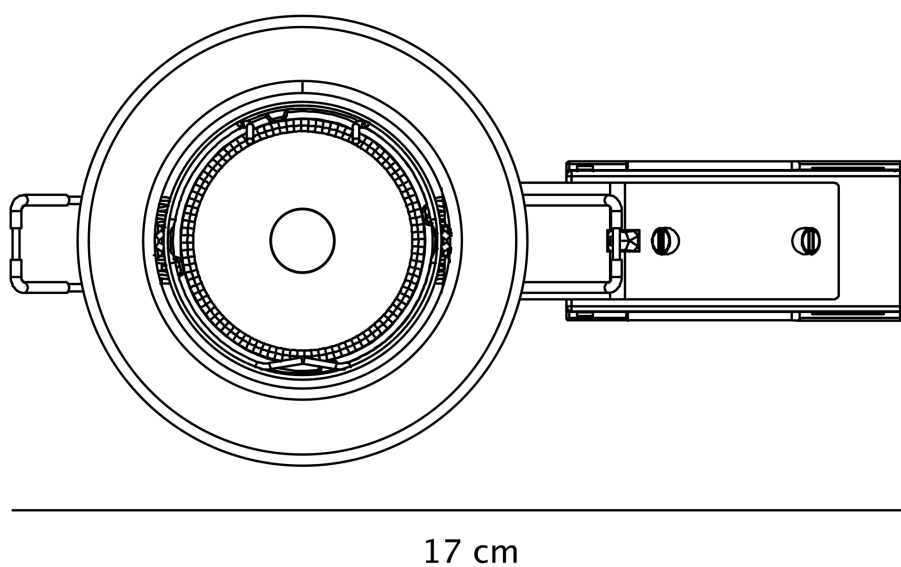

Nordlux - Set of 3 Canis 3-Kit 2700K - 49300155 - LED Brushed Nickel Recessed Ceiling Downlights

CONTACT