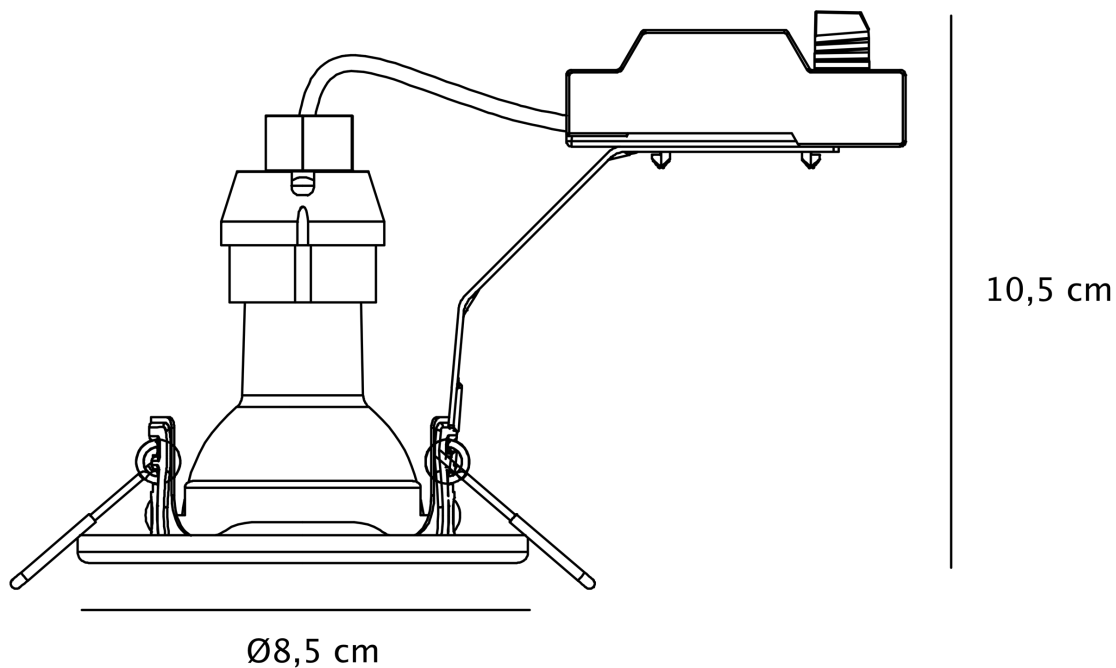

Nordlux - Set of 3 Canis 3-Kit 2700K - 49300155 - LED Brushed Nickel Recessed Ceiling Downlights

CONTACT