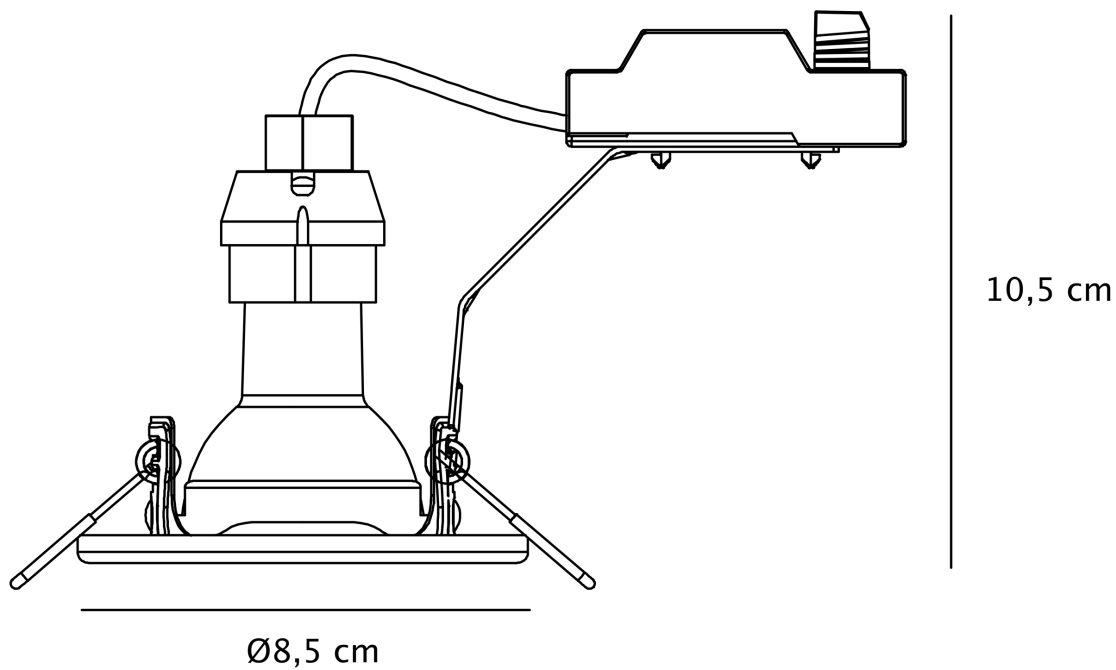

Nordlux - Canis 1-Kit 2700K - 49320101 - LED White Recessed Ceiling Downlight

CONTACT