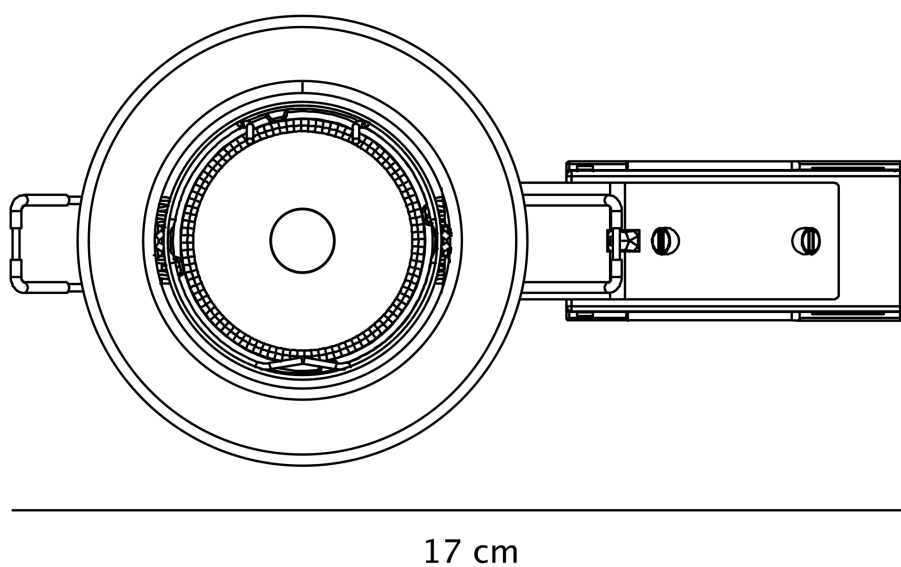

Nordlux - Canis 1-Kit 2700K - 49320101 - LED White Recessed Ceiling Downlight

CONTACT