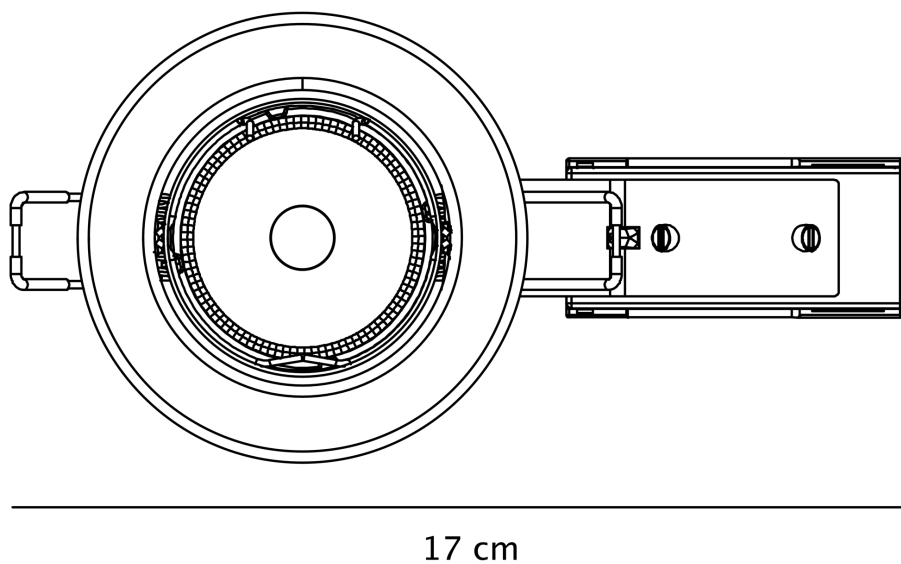

Nordlux - Canis 1-Kit 2700K - 49320155 - LED Brushed Nickel Recessed Ceiling Downlight

CONTACT