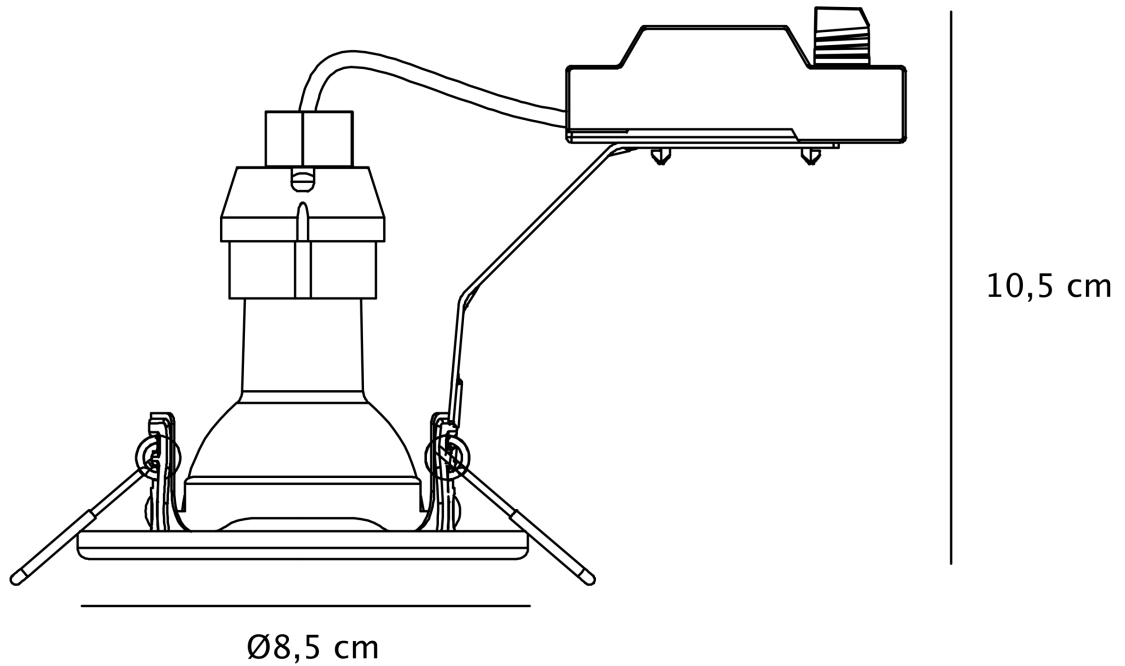

Nordlux - Canis 1-Kit 2700K - 49320155 - LED Brushed Nickel Recessed Ceiling Downlight

CONTACT