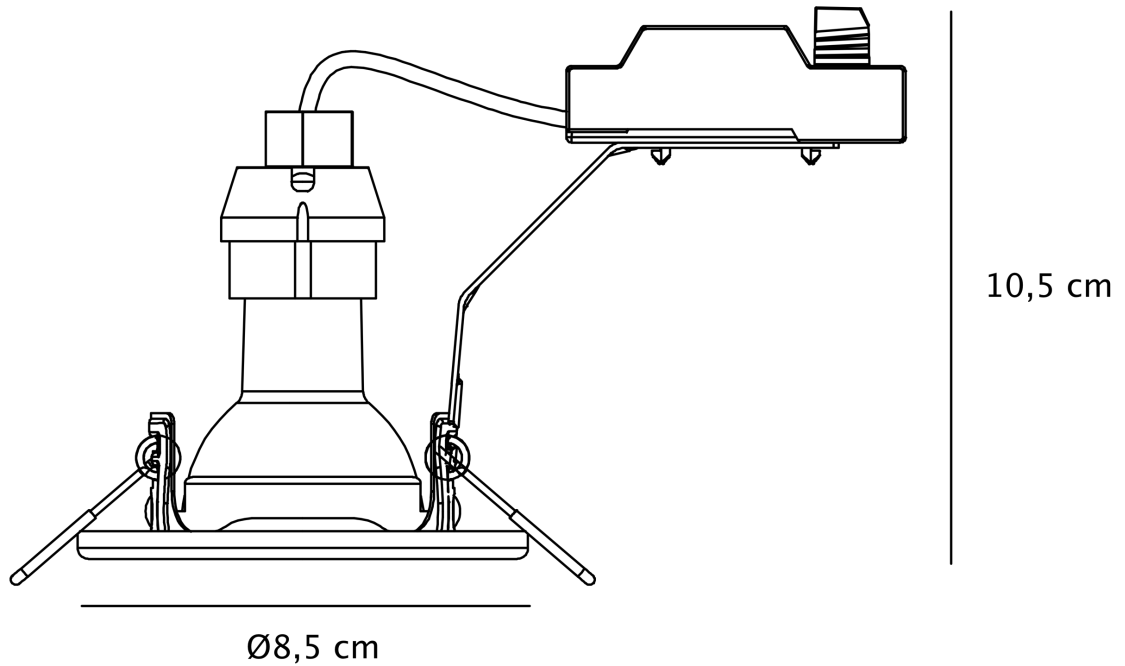

Nordlux - Set of 3 Canis 3-Kit 2700K - 49330101 - LED White Recessed Ceiling Downlights

CONTACT