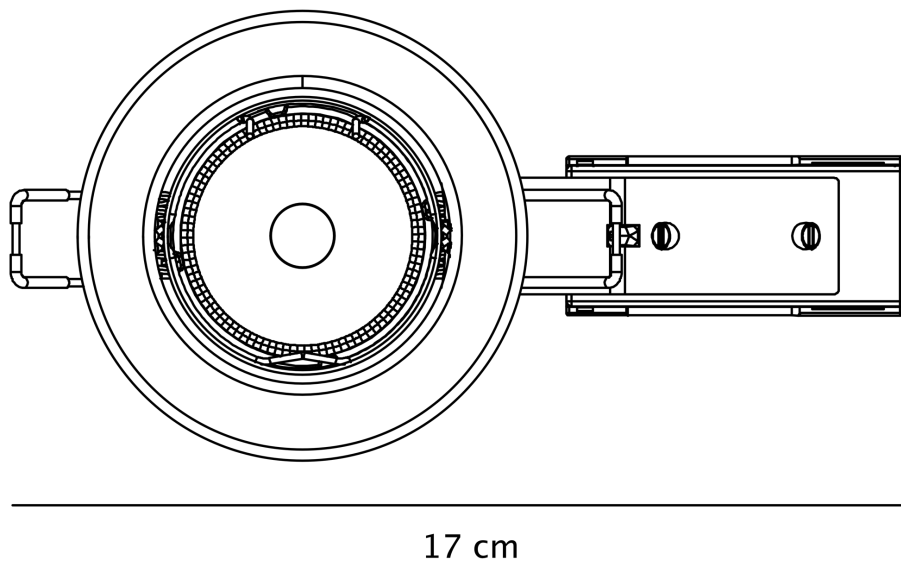

Nordlux - Set of 3 Canis 3-Kit 2700K - 49330101 - LED White Recessed Ceiling Downlights

CONTACT