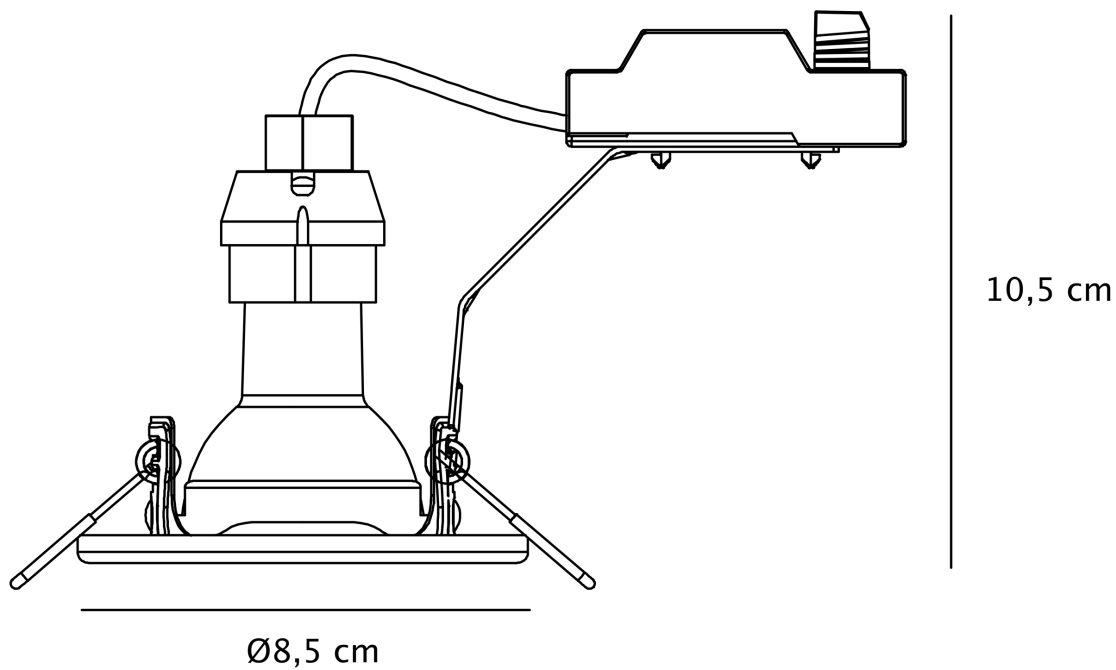

Nordlux - Canis 1-Kit 4000K - 49360101 - LED White Recessed Ceiling Downlight

CONTACT