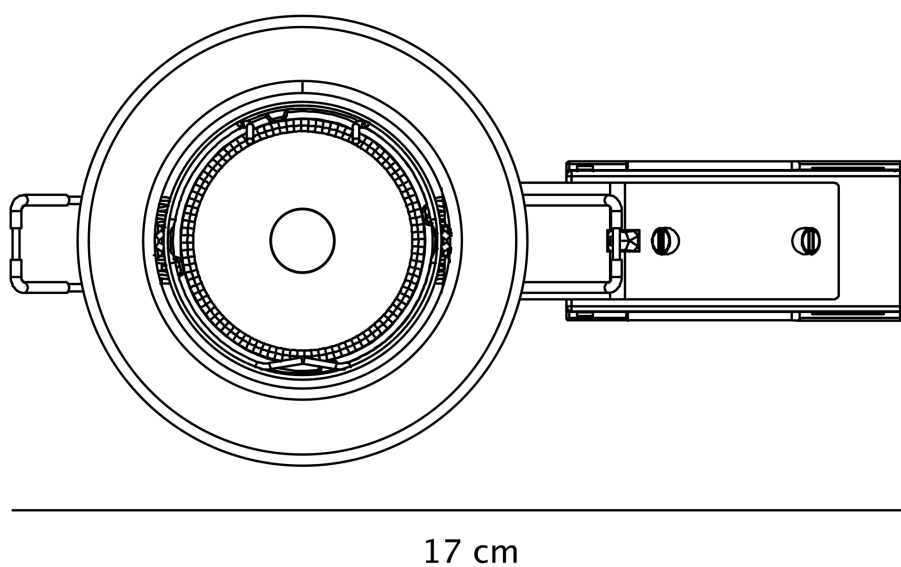

Nordlux - Canis 1-Kit 4000K - 49360101 - LED White Recessed Ceiling Downlight

CONTACT