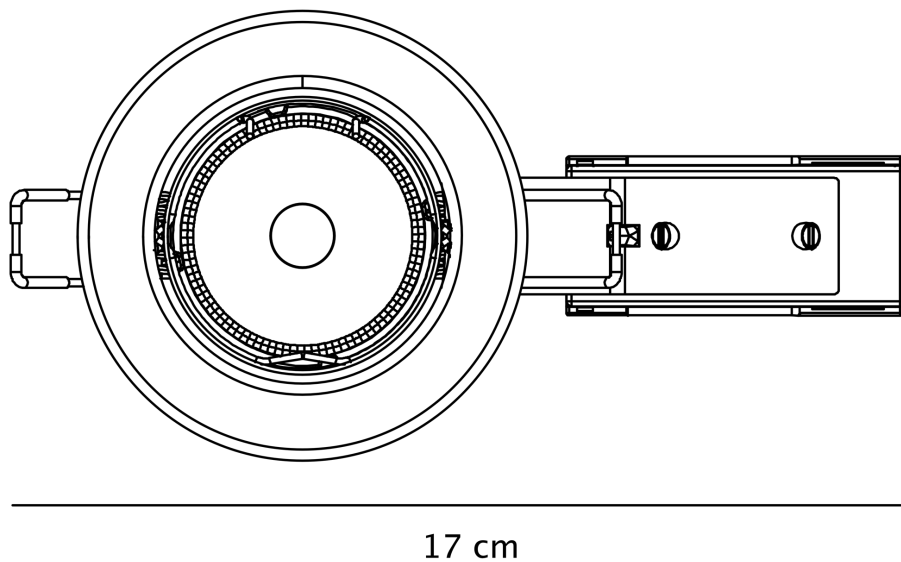

Nordlux - Set of 3 Canis 1-Kit 4000K - 49360155 - LED Brushed Nickel Recessed Ceiling Downlights

**CONTACT**