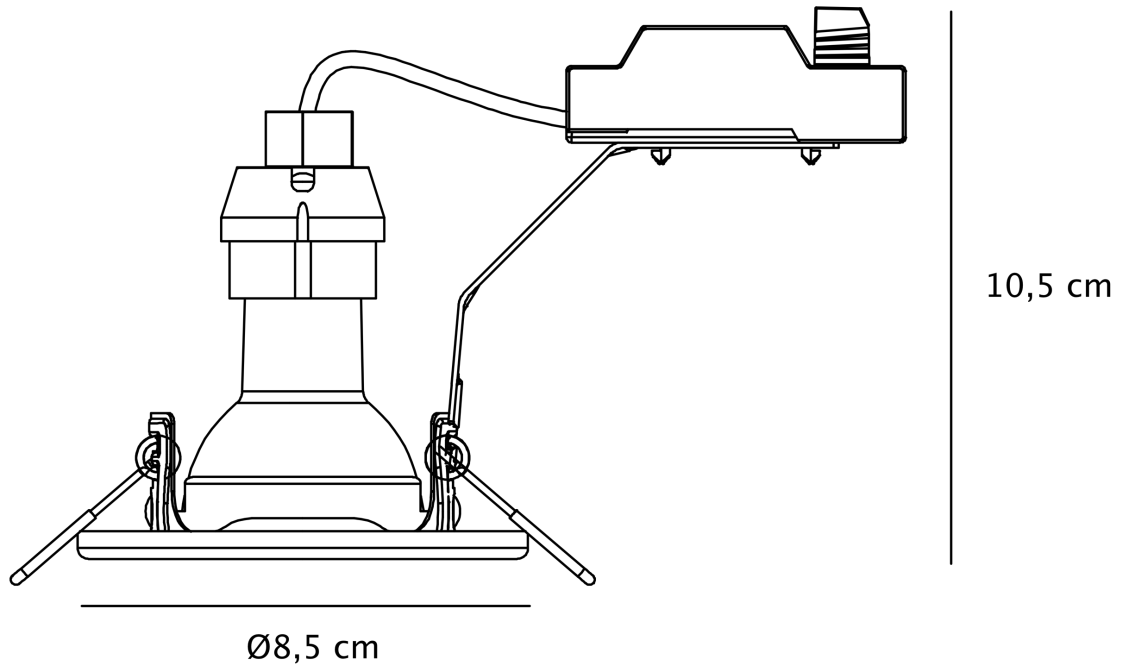

Nordlux - Set of 3 Canis 1-Kit 4000K - 49360155 - LED Brushed Nickel Recessed Ceiling Downlights

**CONTACT**