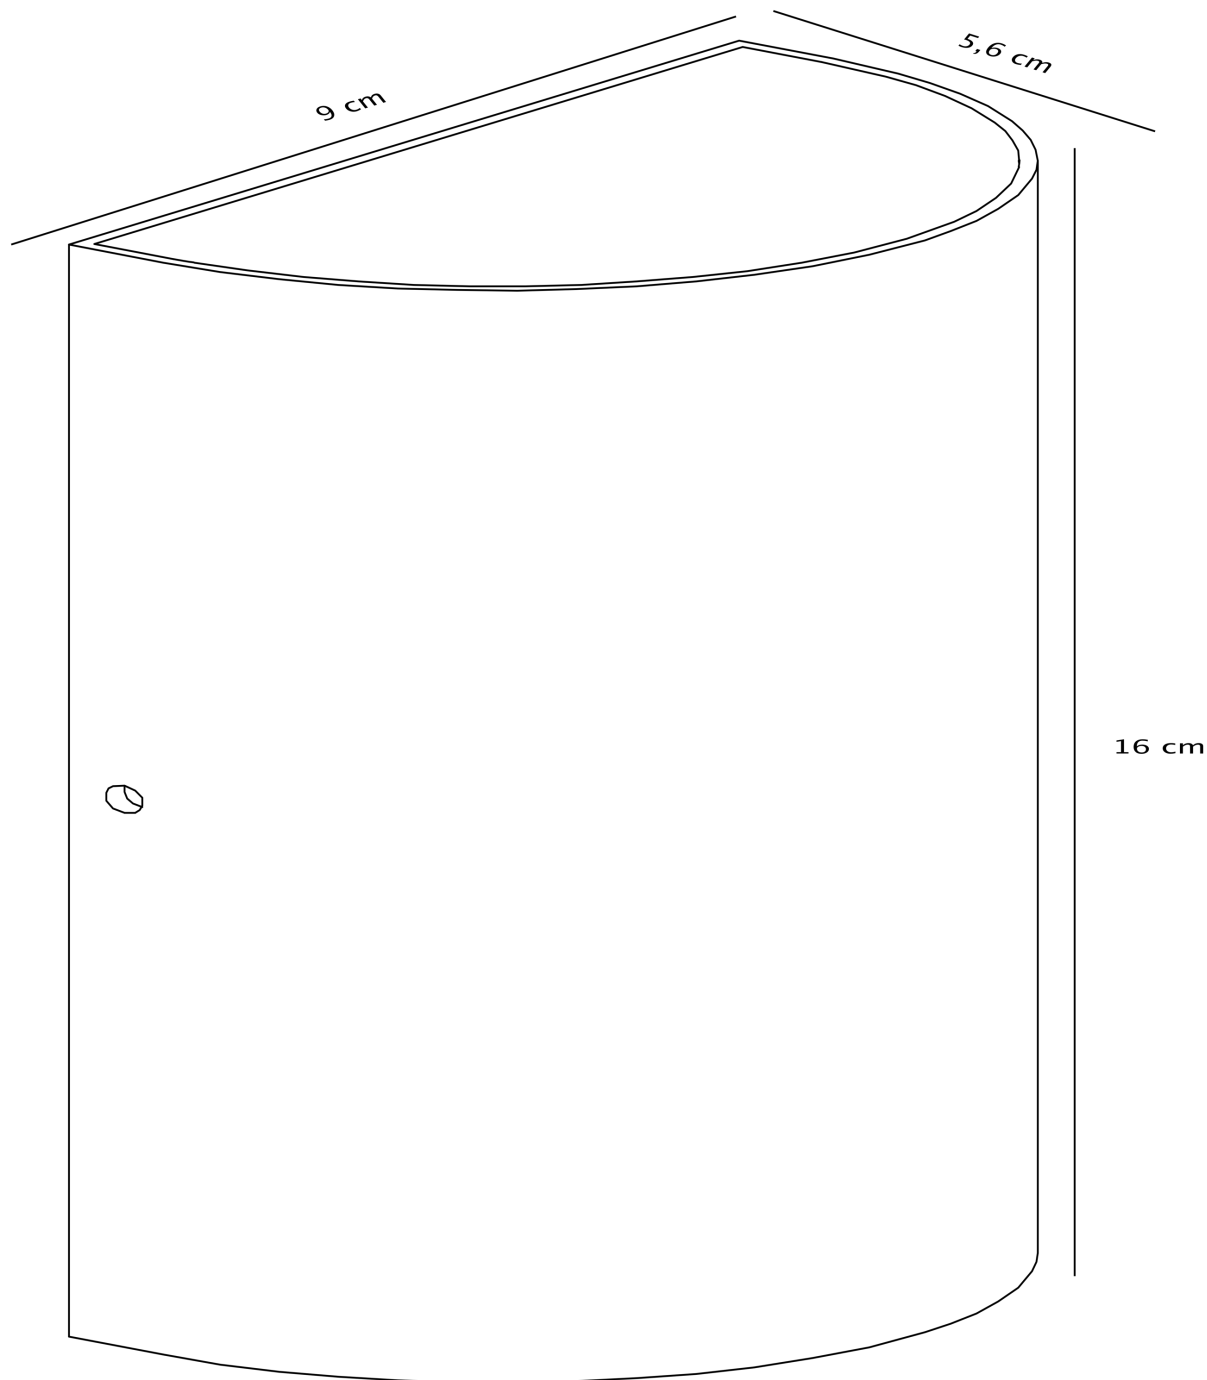

Nordlux - Rold Round - 84141008 - LED Sand Frosted Glass 2 Light IP54 Outdoor Wall Washer Light