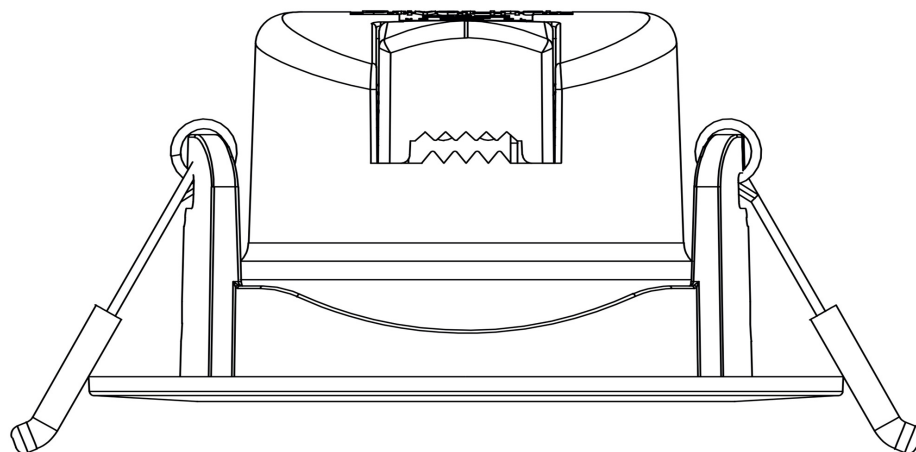

Nordlux - Roar - 84960001 - LED White Outdoor Recessed Downlight

43.8 cm

ø85 cm

CONTACT