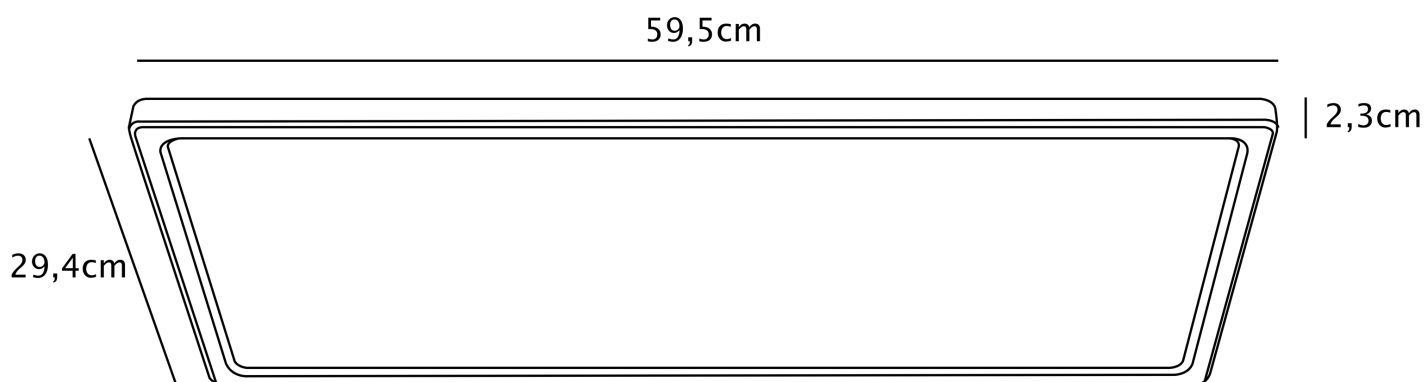

Nordlux - Harlow Smart - 2110806101 - LED White IP54 Flush Ceiling Light