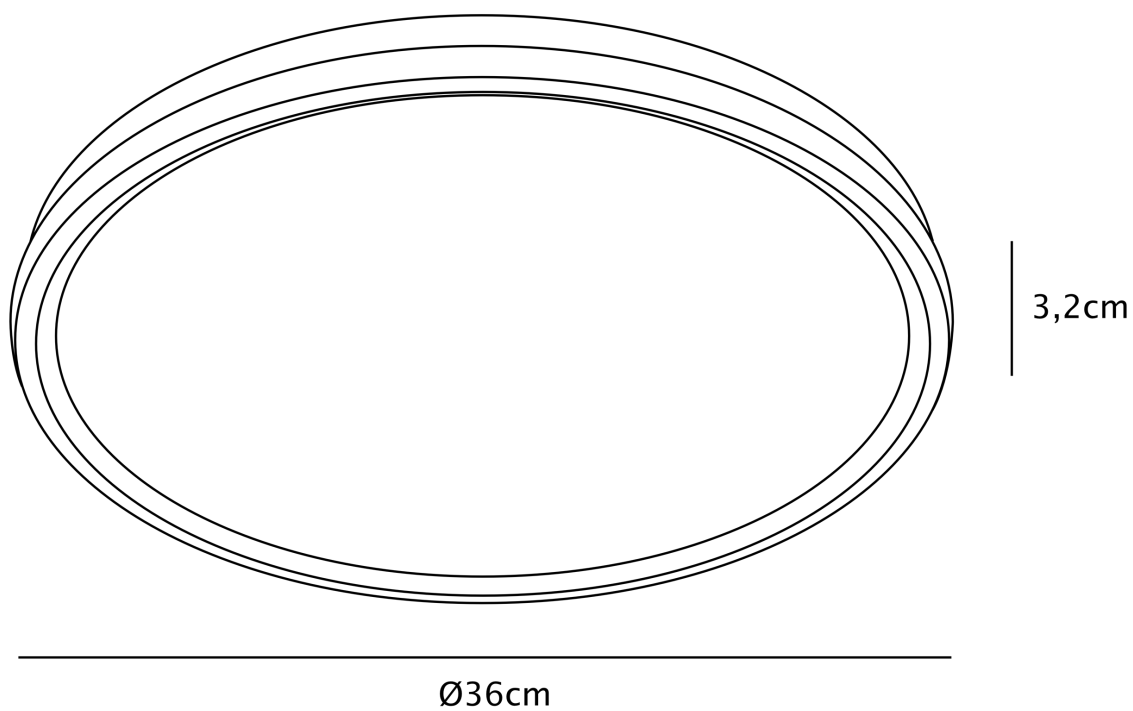

Nordlux - Liva Smart Color - 2110826101 - LED White IP54 Bathroom Ceiling Flush Light

CONTACT