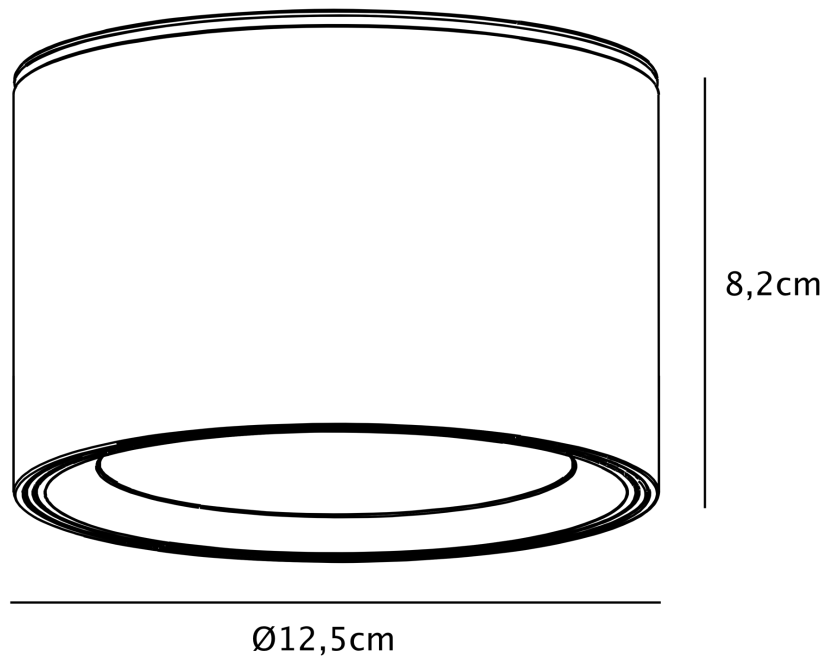

Nordlux - Landon Smart - 2110840101 - LED White IP44 Bathroom Ceiling Flush Light

CONTACT