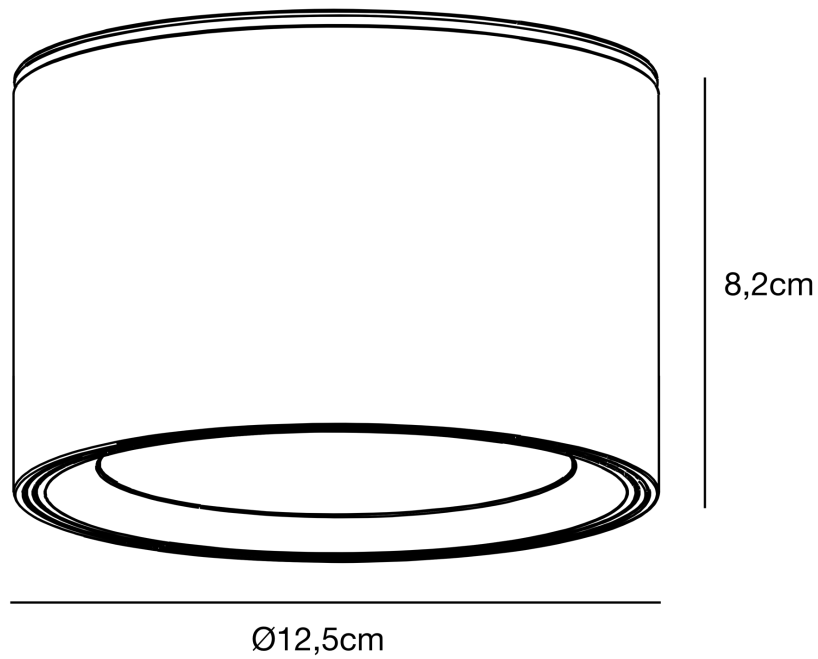

Nordlux - Landon Smart - 2110840103 - LED Black IP44 Bathroom Ceiling Flush Light

CONTACT