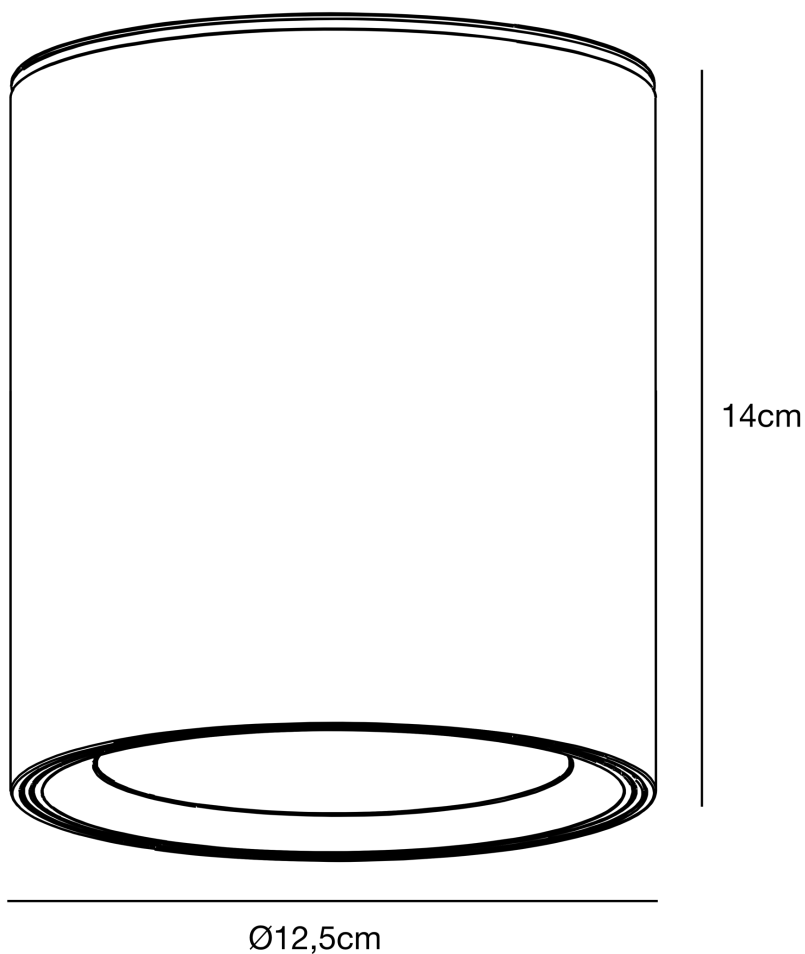

Nordlux - Landon Smart - 2110850101 - LED White IP44 Bathroom Ceiling Flush Light