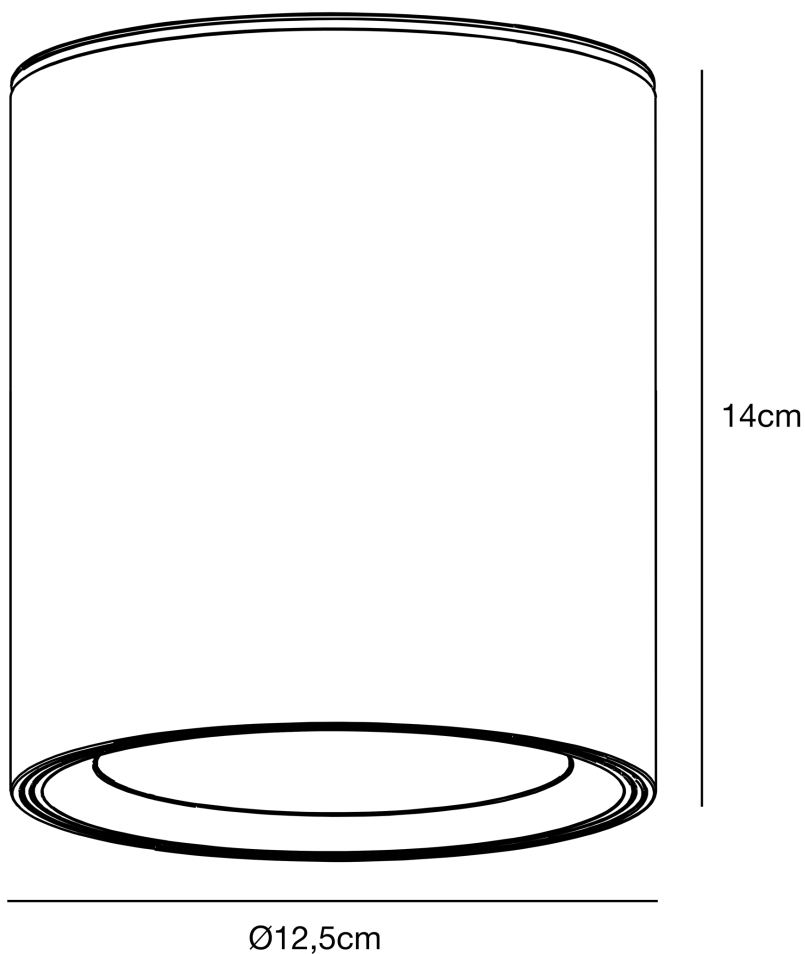

Nordlux - Landon Smart - 2110850103 - LED Black IP44 Bathroom Ceiling Flush Light

CONTACT