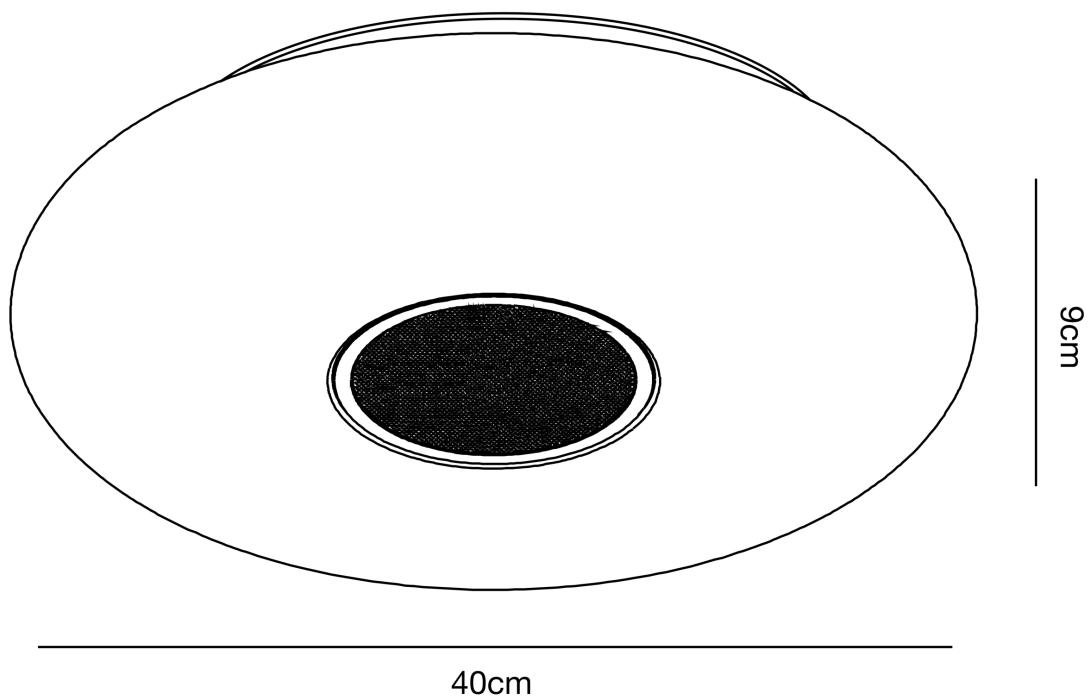

Nordlux - Djay Smart Color - 2110886101 - LED Matt White IP54 Bathroom Ceiling Flush Light

CONTACT