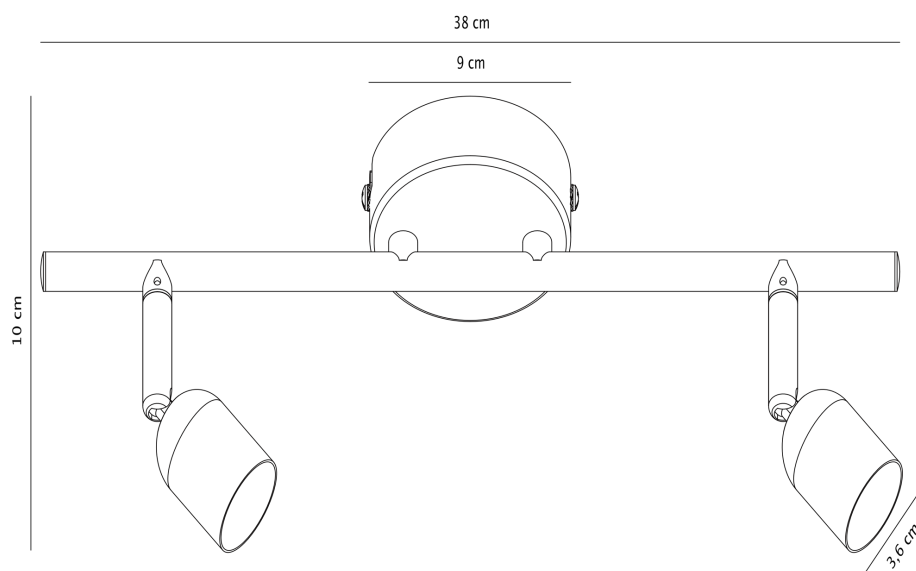

Nordlux - Avenue - 2113180132 - Steel 2 Light Ceiling Spotlight

CONTACT