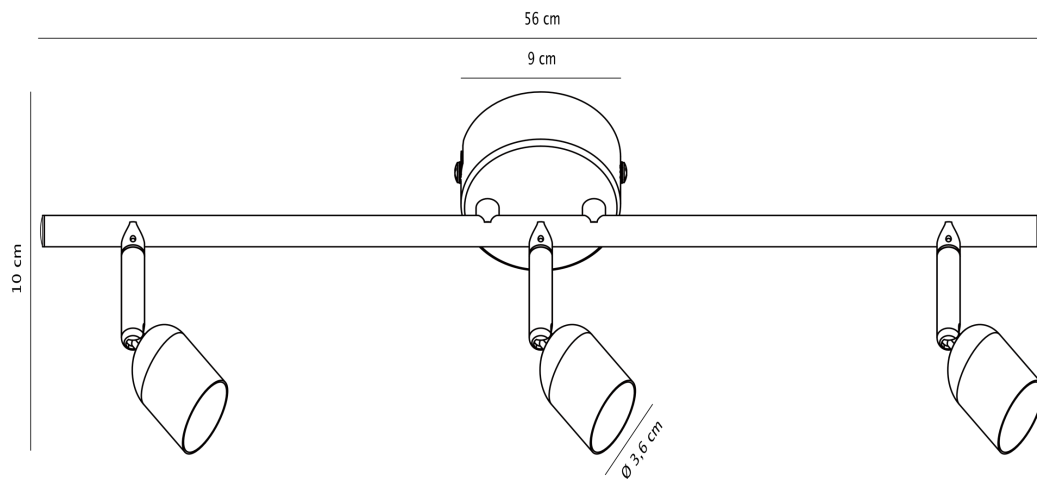

Nordlux - Avenue 3-Rail - 2113190132 - Steel 3 Light Ceiling Spotlight

CONTACT