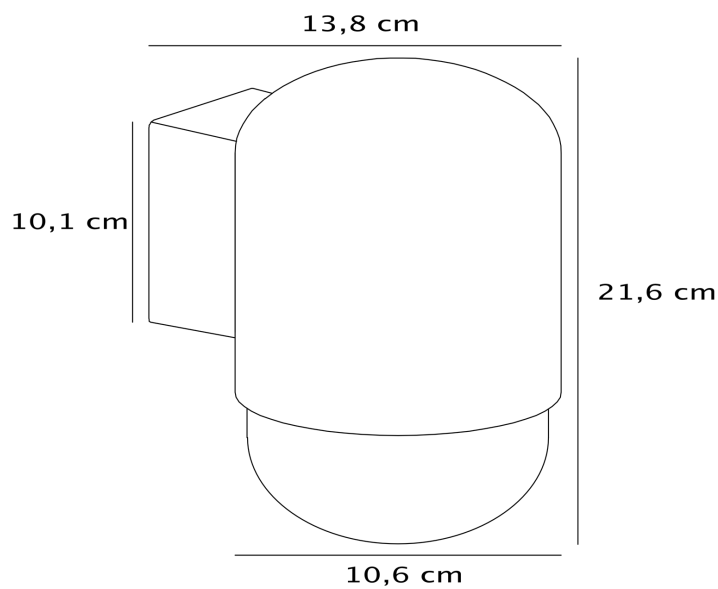

Nordlux - Heka - 2118211008 - Sand IP54 Outdoor Wall Light

CONTACT