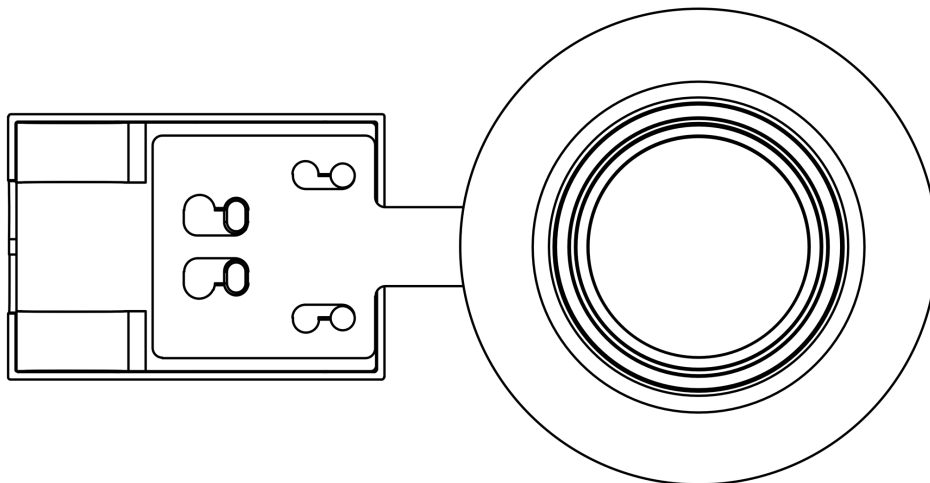

Nordlux - Umberto - 2210100001 - White IP44 Bathroom Recessed Ceiling Downlight

8 cm

Ø9,6 cm

18,8 cm

CONTACT