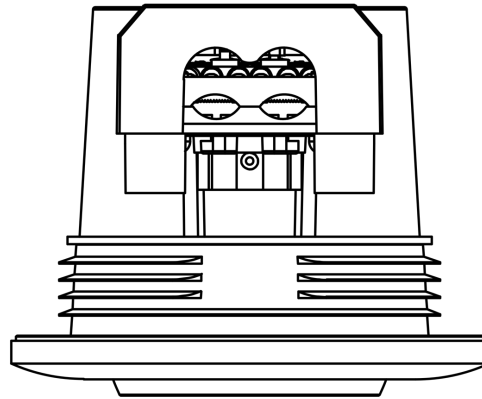

Nordlux - Umberto - 2210100055 - Brushed Nickel IP44 Bathroom Recessed Ceiling Downlight

8 cm

Ø9,6 cm

18,8 cm

CONTACT