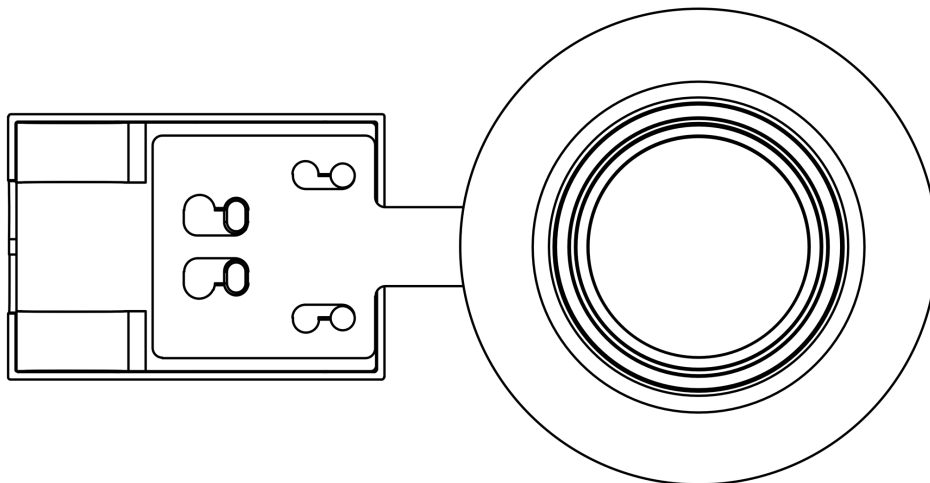

Nordlux - Umberto - 2210100055 - Brushed Nickel IP44 Bathroom Recessed Ceiling Downlight

8 cm

Ø9,6 cm

18,8 cm

CONTACT