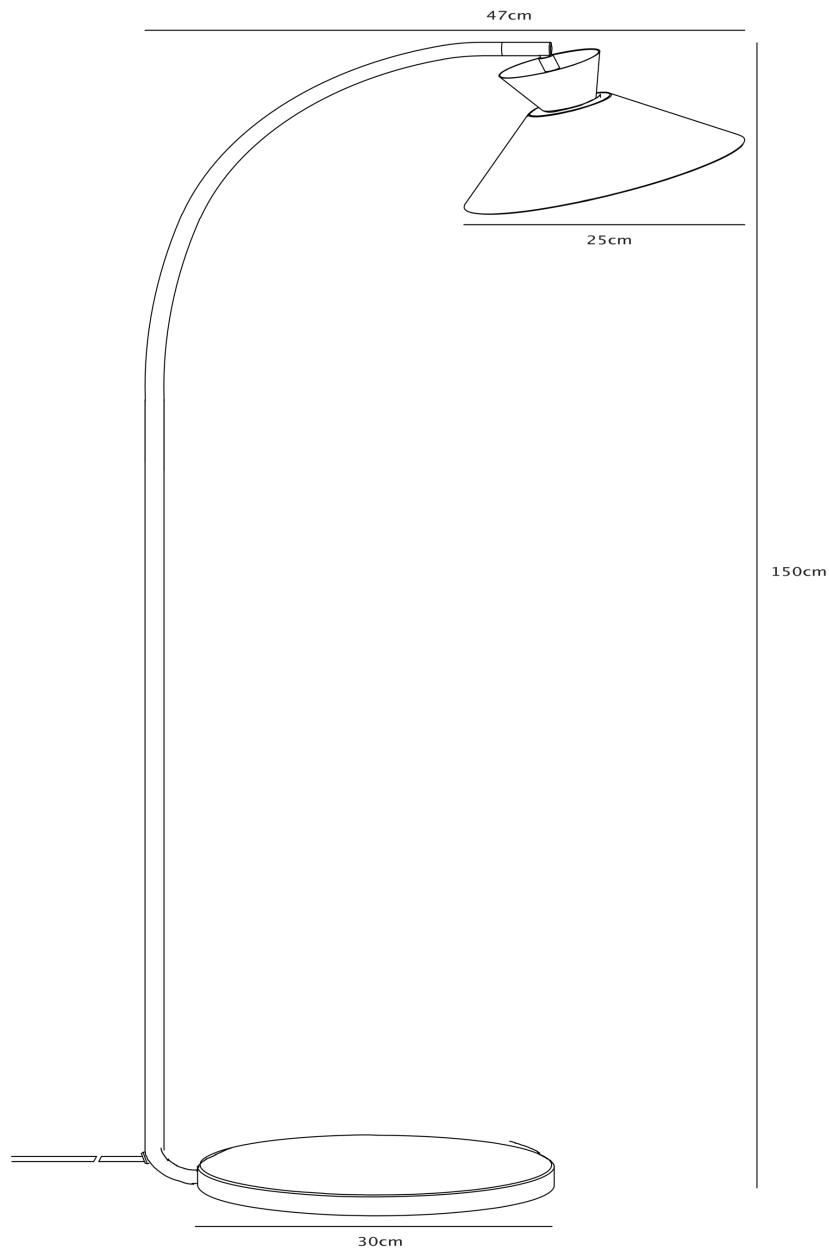

Nordlux - Dial - 2213394003 - Black Floor Reading Lamp

CONTACT