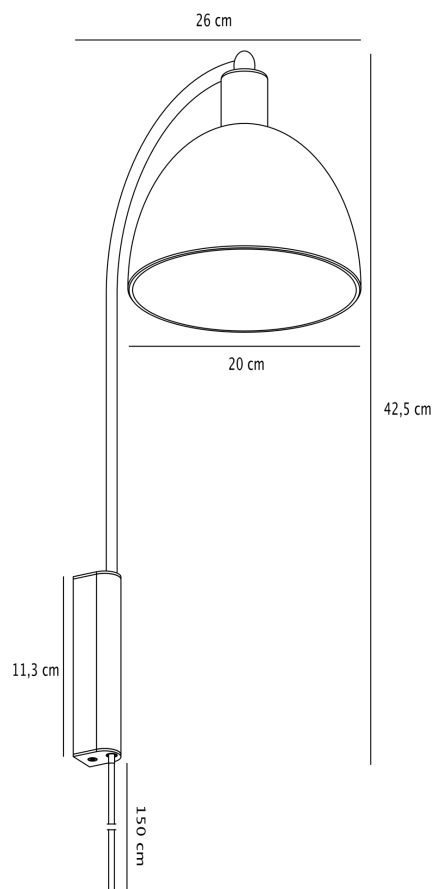

Nordlux - Ellen 20 - 2213701035 - Brass Opal Glass Plug In Wall Light

CONTACT