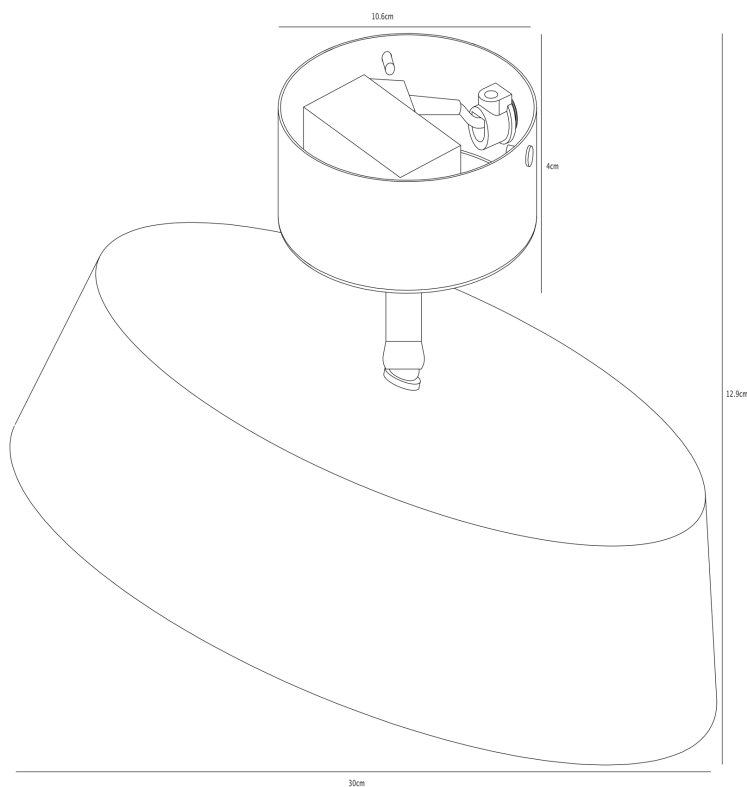

Nordlux - Kaito - 2220506010 - LED Grey Flush Ceiling Light

CONTACT