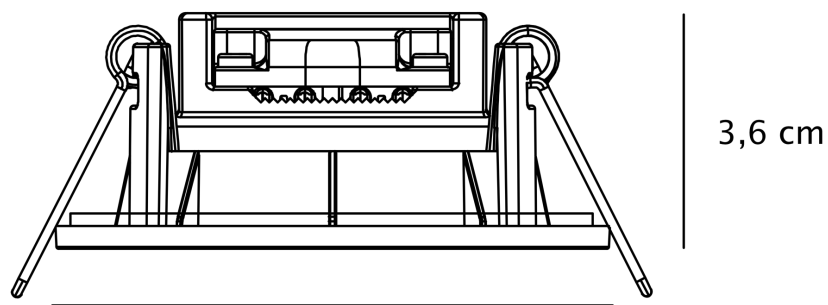

Nordlux - Leonis IP65 1-Kit 2700K - 2310016001 - LED White IP65 Bathroom Recessed Ceiling Downlight

Ø8,5 cm

Ø8,5 cm

CONTACT