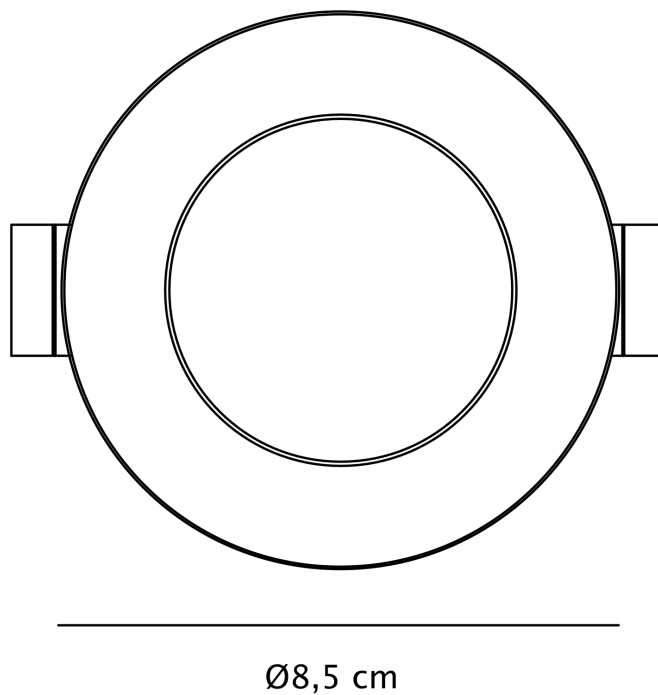

Nordlux - Leonis IP65 1-Kit 2700K - 2310016003 - LED Black IP65 Bathroom Recessed Ceiling Downlight

CONTACT