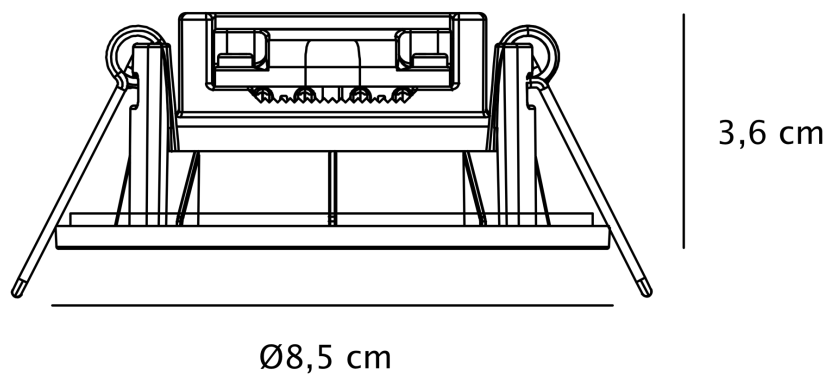

Nordlux - Leonis IP65 1-Kit 2700K - 2310016003 - LED Black IP65 Bathroom Recessed Ceiling Downlight

CONTACT