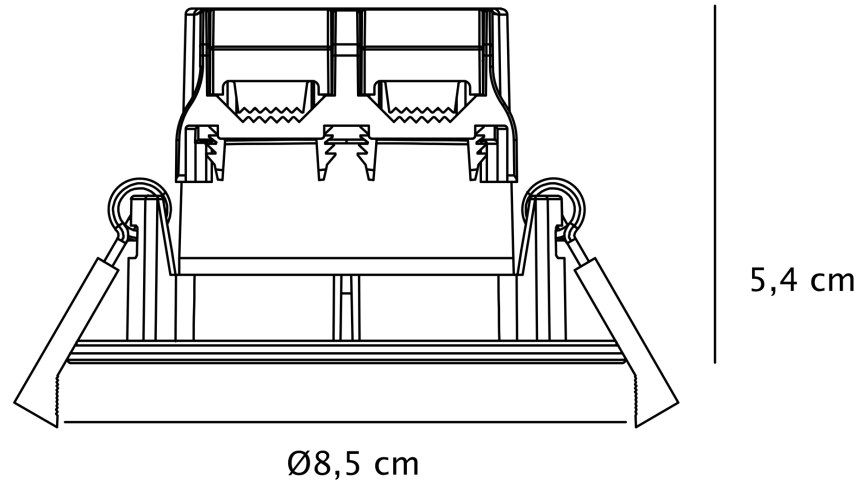

Nordlux - Fremont 1-Kit IP65 2700K - 2310026001 - LED White IP65 Bathroom Recessed Ceiling Downlight

CONTACT