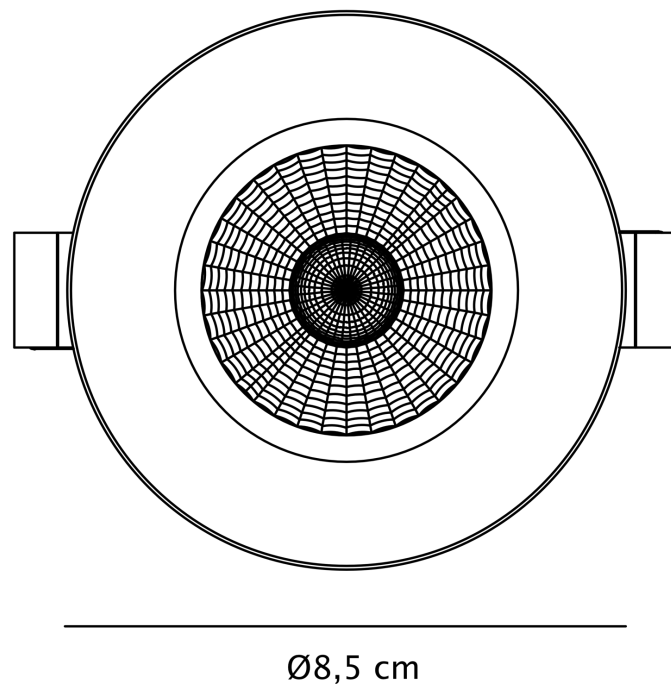

Nordlux - Fremont 1-Kit IP65 2700K - 2310026001 - LED White IP65 Bathroom Recessed Ceiling Downlight

CONTACT