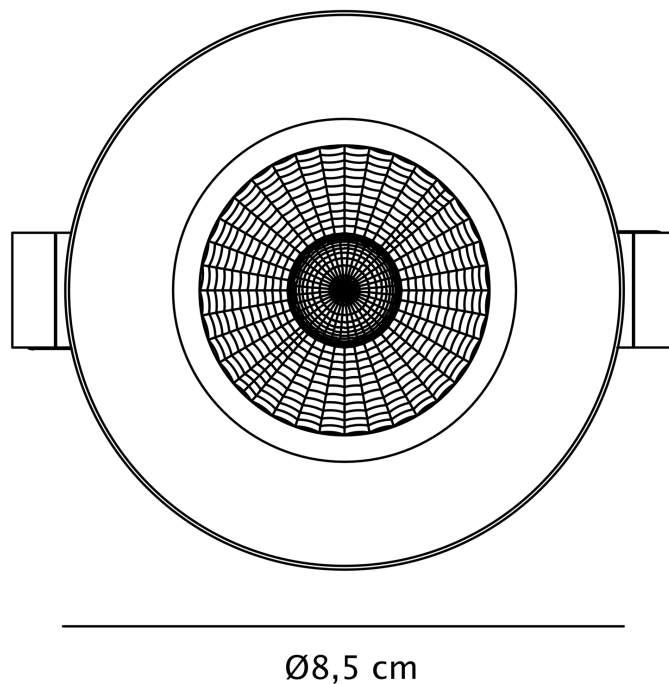

Nordlux - Fremont 1-Kit IP65 2700K - 2310026003 - LED Black IP65 Bathroom Recessed Ceiling Downlight

CONTACT