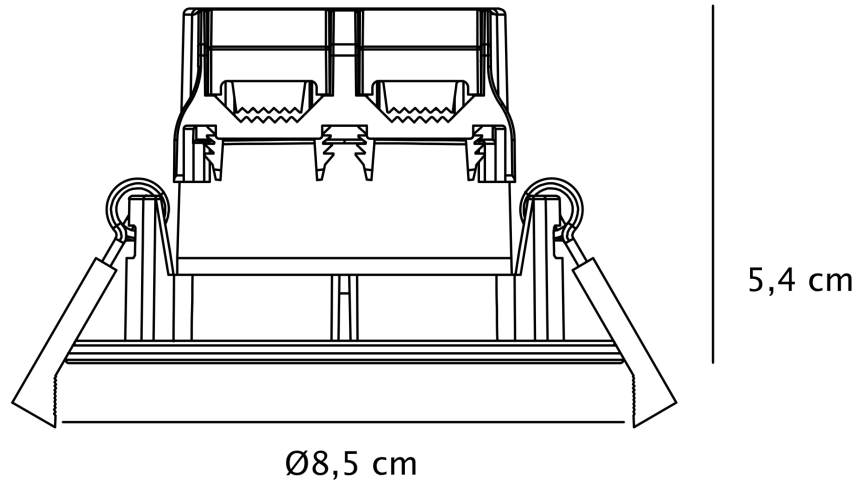

Nordlux - Fremont 1-Kit IP65 2700K - 2310026003 - LED Black IP65 Bathroom Recessed Ceiling Downlight

CONTACT