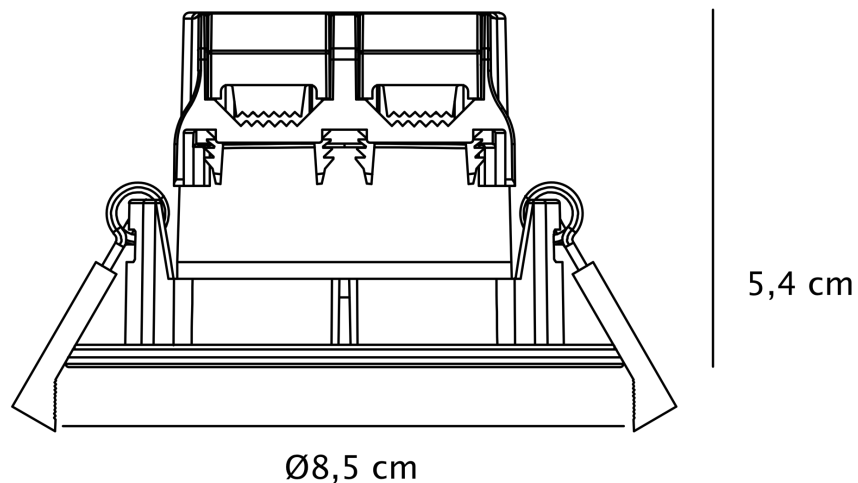

Nordlux - Fremont 1-Kit IP65 2700K - 2310026032 - LED Steel IP65 Bathroom Recessed Ceiling Downlight