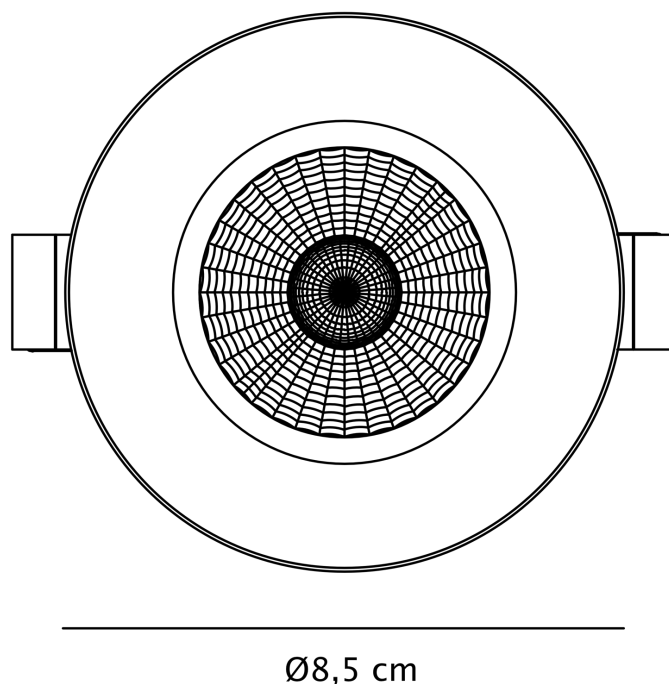

Nordlux - Fremont 1-Kit IP65 2700K - 2310026032 - LED Steel IP65 Bathroom Recessed Ceiling Downlight