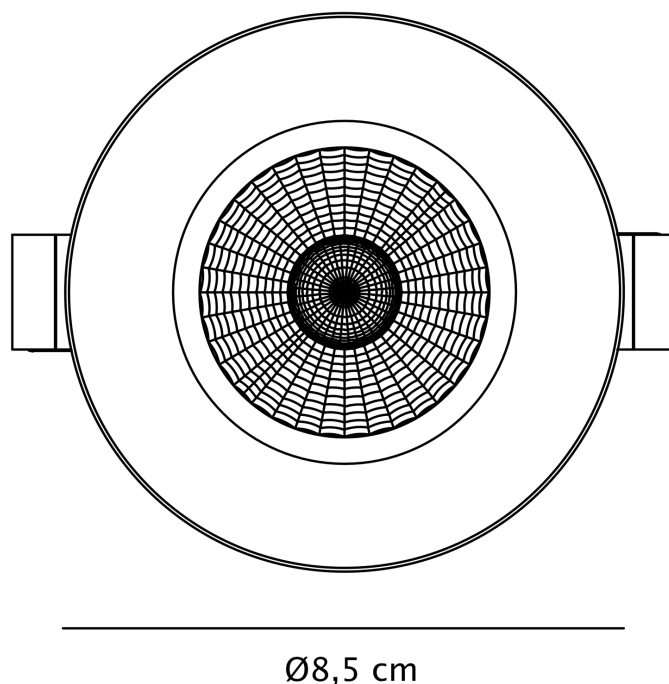

Nordlux - Set of 3 Fremont 3-Kit IP65 2700K - 2310036001 - LED White IP65 Bathroom Recessed Ceiling Downlights

CONTACT