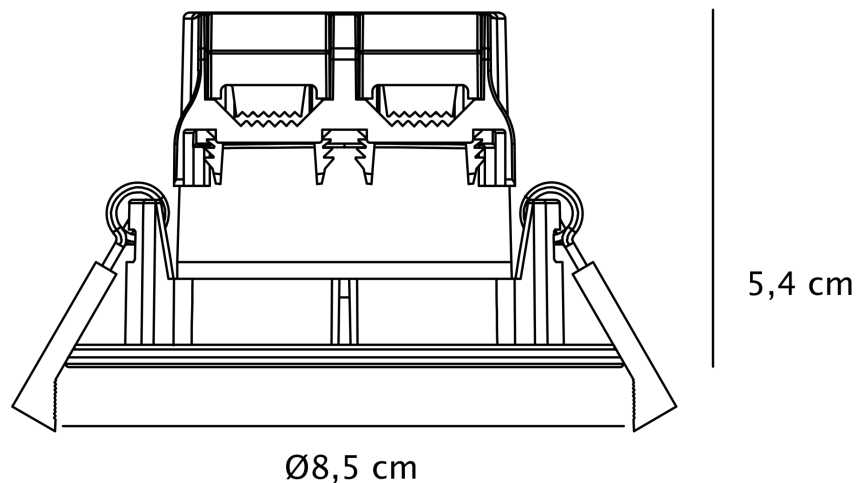

Nordlux - Set of 3 Fremont 3-Kit IP65 2700K - 2310036001 - LED White IP65 Bathroom Recessed Ceiling Downlights

CONTACT