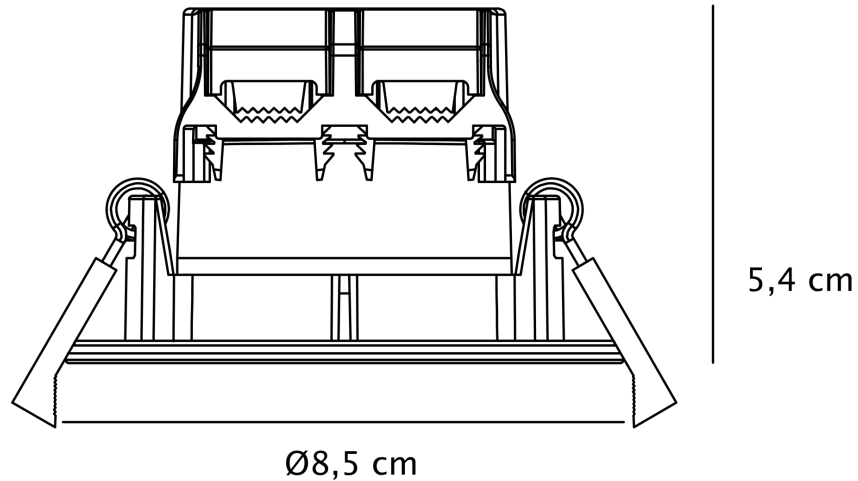

Nordlux - Fremont 1-Kit IP65 4000K - 2310046001 - LED White IP65 Bathroom Recessed Ceiling Downlight