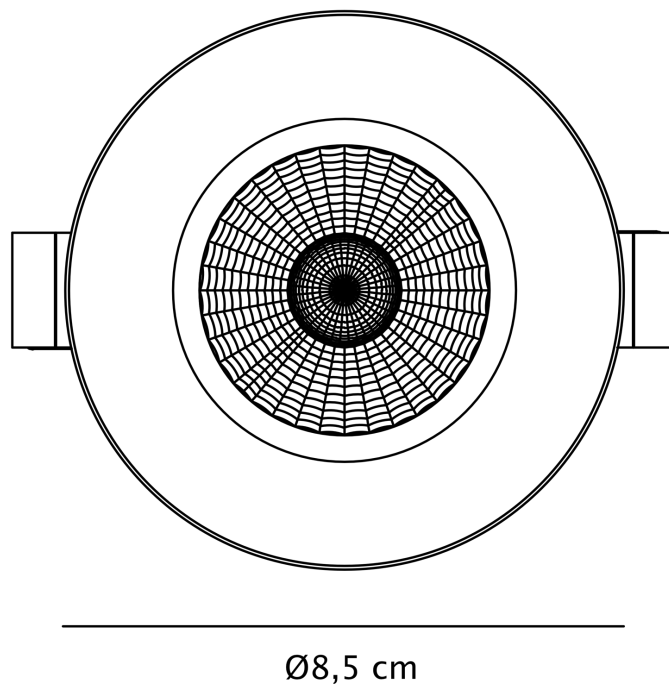

Nordlux - Fremont 1-Kit IP65 4000K - 2310046001 - LED White IP65 Bathroom Recessed Ceiling Downlight