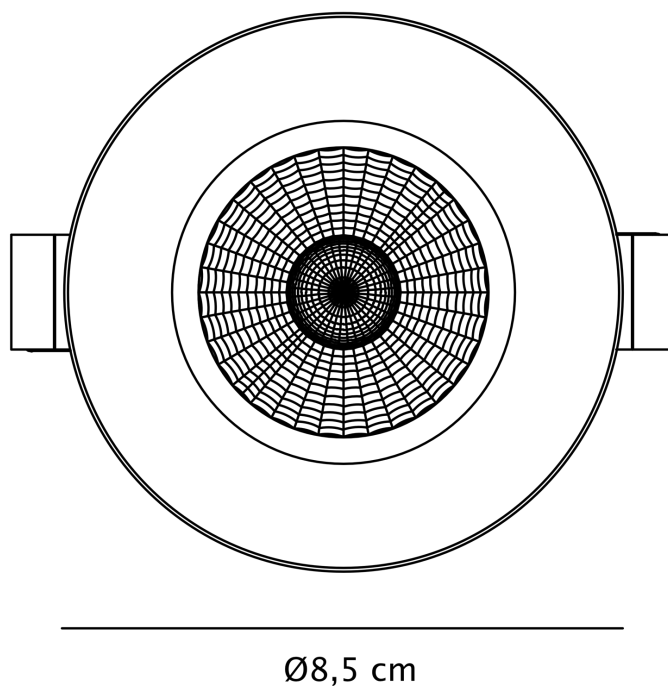

Nordlux - Fremont 1-Kit IP65 4000K - 2310046003 - LED Black IP65 Bathroom Recessed Ceiling Downlight