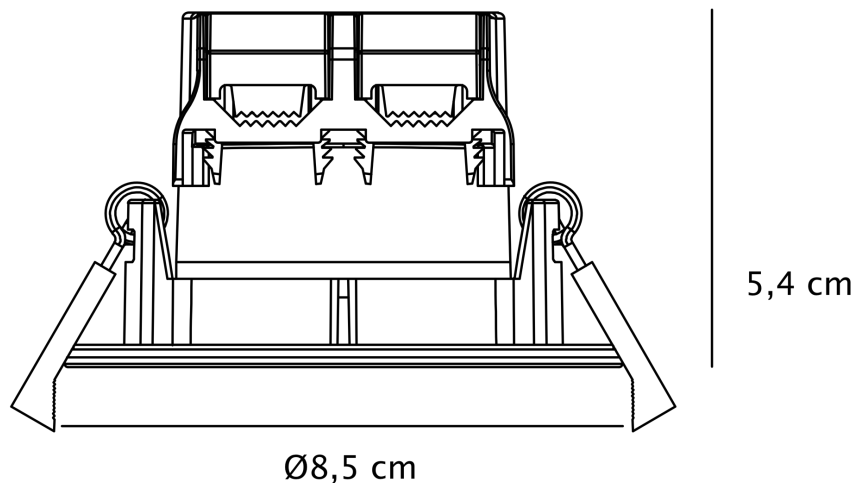

Nordlux - Fremont 1-Kit IP65 4000K - 2310046003 - LED Black IP65 Bathroom Recessed Ceiling Downlight