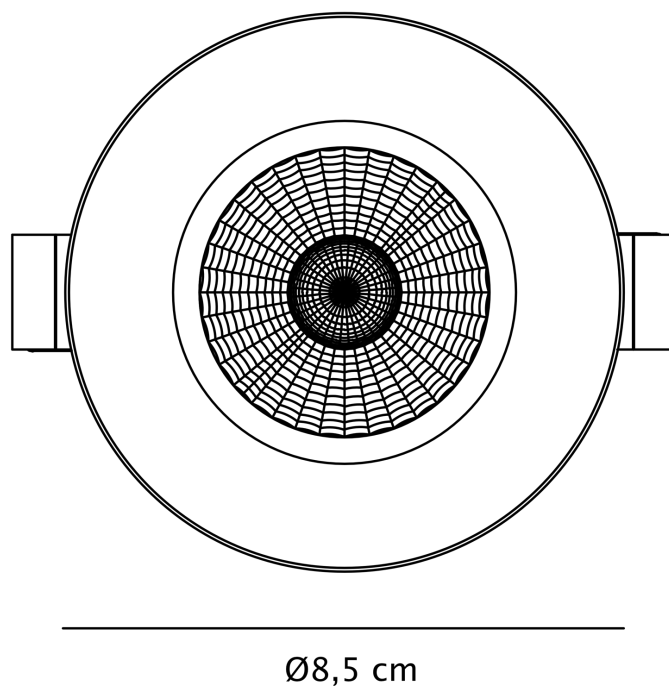

Nordlux - Fremont 1-Kit IP65 4000K - 2310046032 - LED Steel IP65 Bathroom Recessed Ceiling Downlight