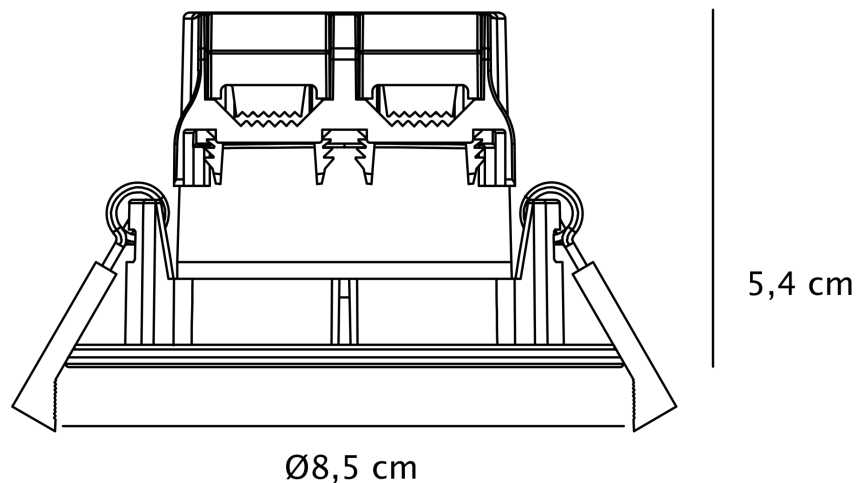

Nordlux - Fremont 1-Kit IP65 4000K - 2310046032 - LED Steel IP65 Bathroom Recessed Ceiling Downlight