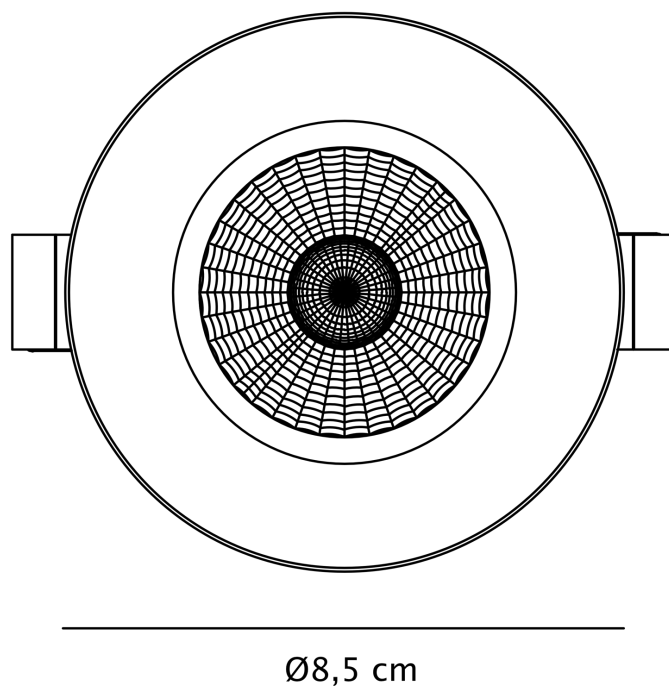

Nordlux - Set of 3 Fremont 3-Kit IP65 4000K - 2310056032 - LED Steel IP65 Bathroom Recessed Ceiling Downlights

CONTACT