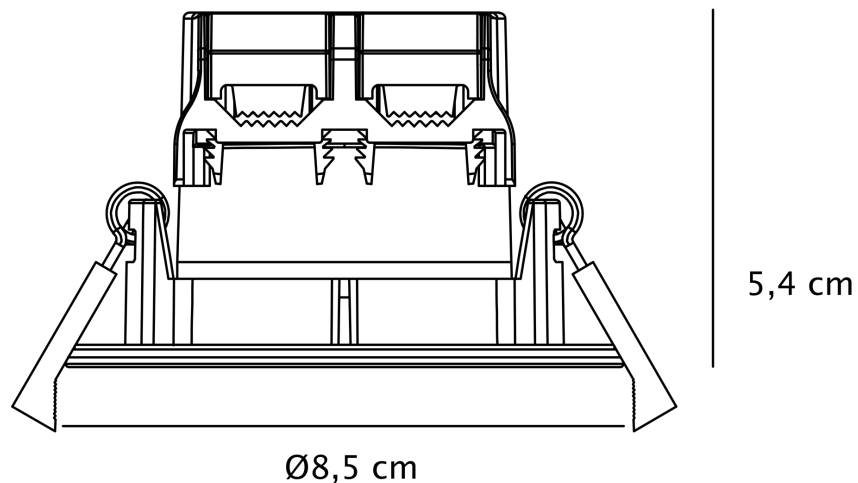

Nordlux - Set of 3 Fremont 3-Kit IP65 4000K - 2310056032 - LED Steel IP65 Bathroom Recessed Ceiling Downlights

CONTACT