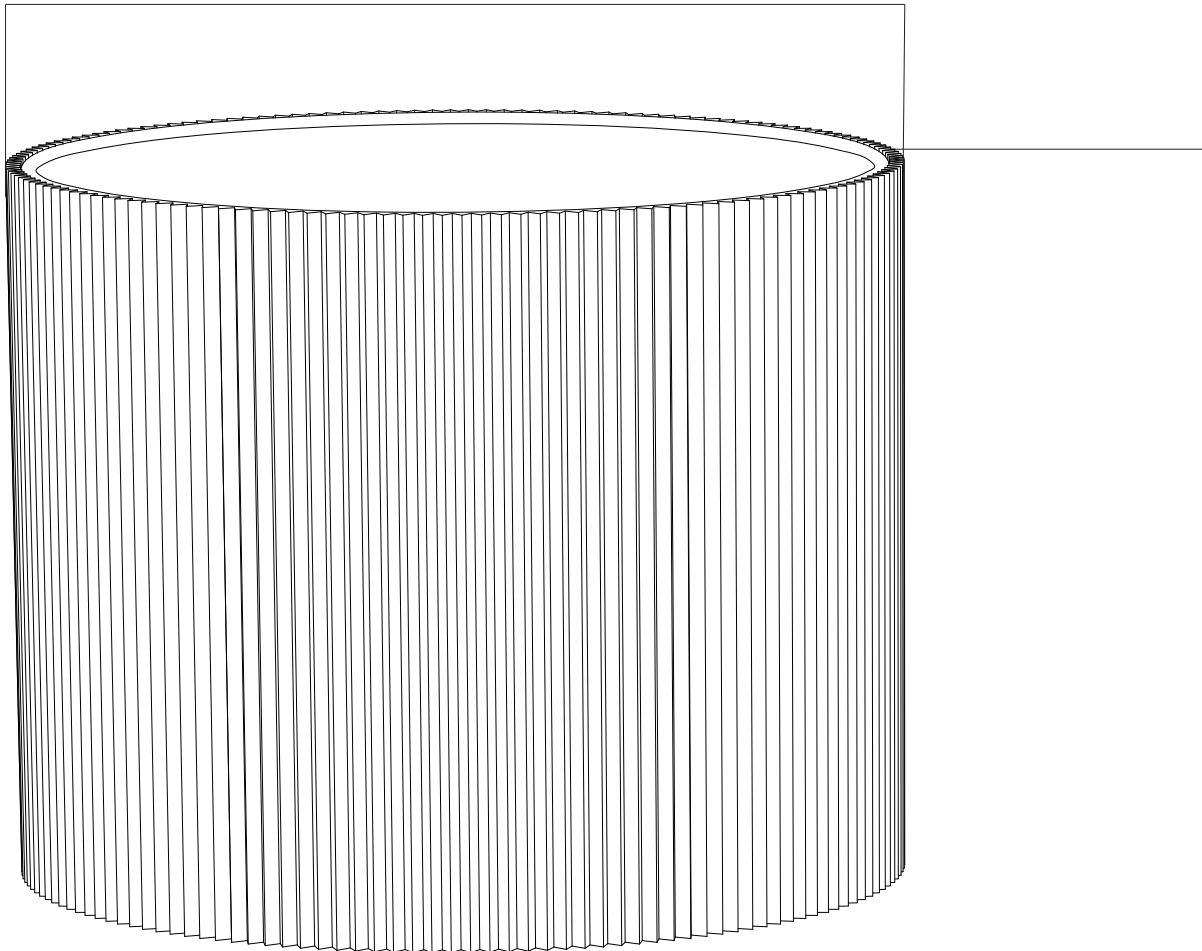

40W Max (required)  
Dimmable  
**FCL-22331**

160mm

150mm