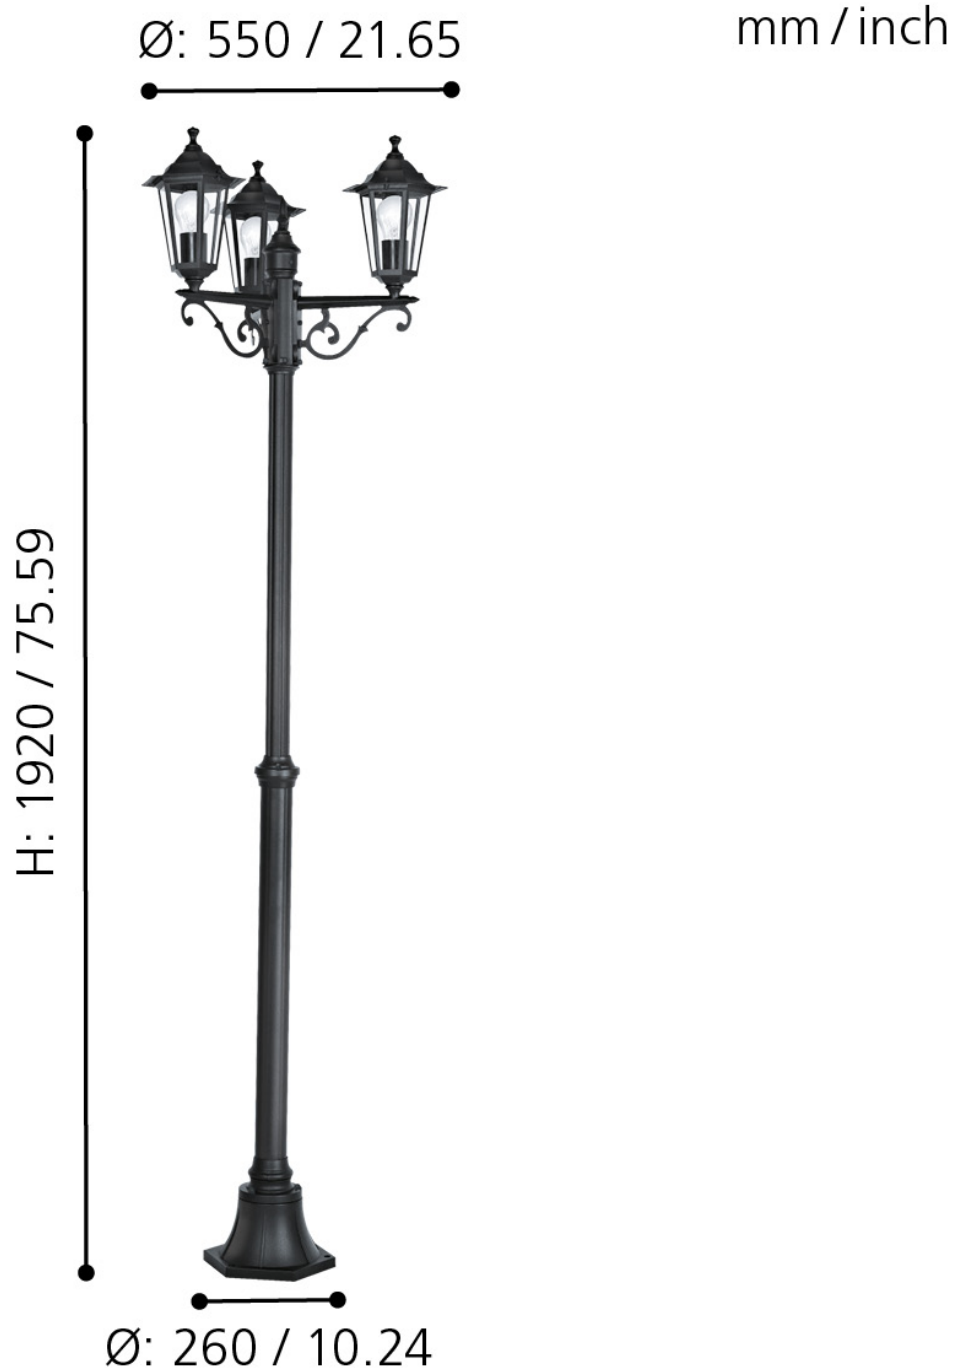

Eglo Lighting - Laterna 4 - 22145 - Black Clear Glass 3 Light IP44 Outdoor Lamp Post

CONTACT