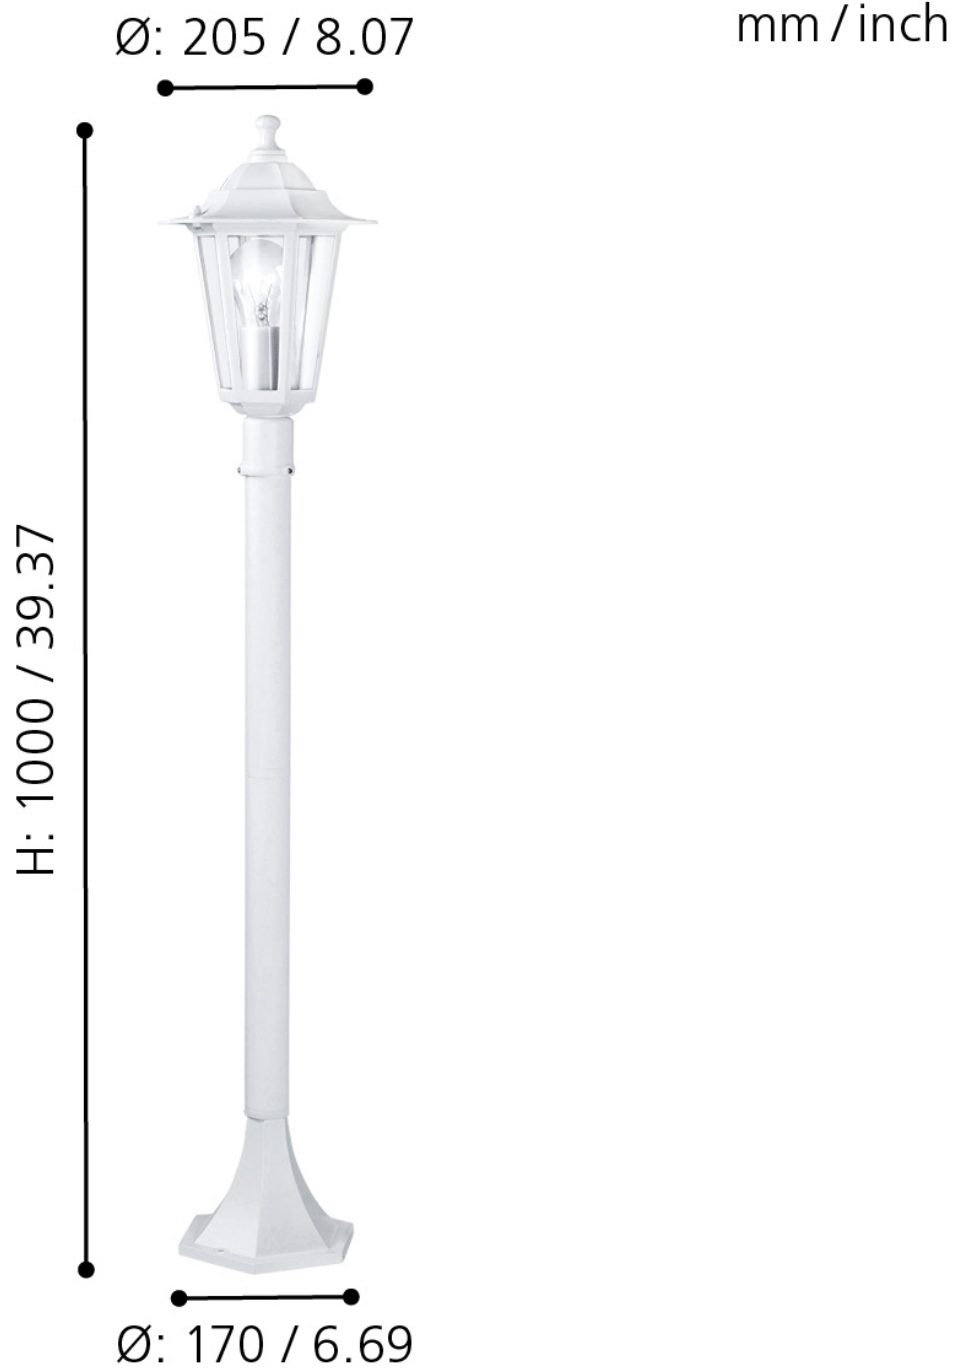

Eglo Lighting - Laterna 5 - 22995 - White Clear Glass IP44 Outdoor Post Light

CONTACT