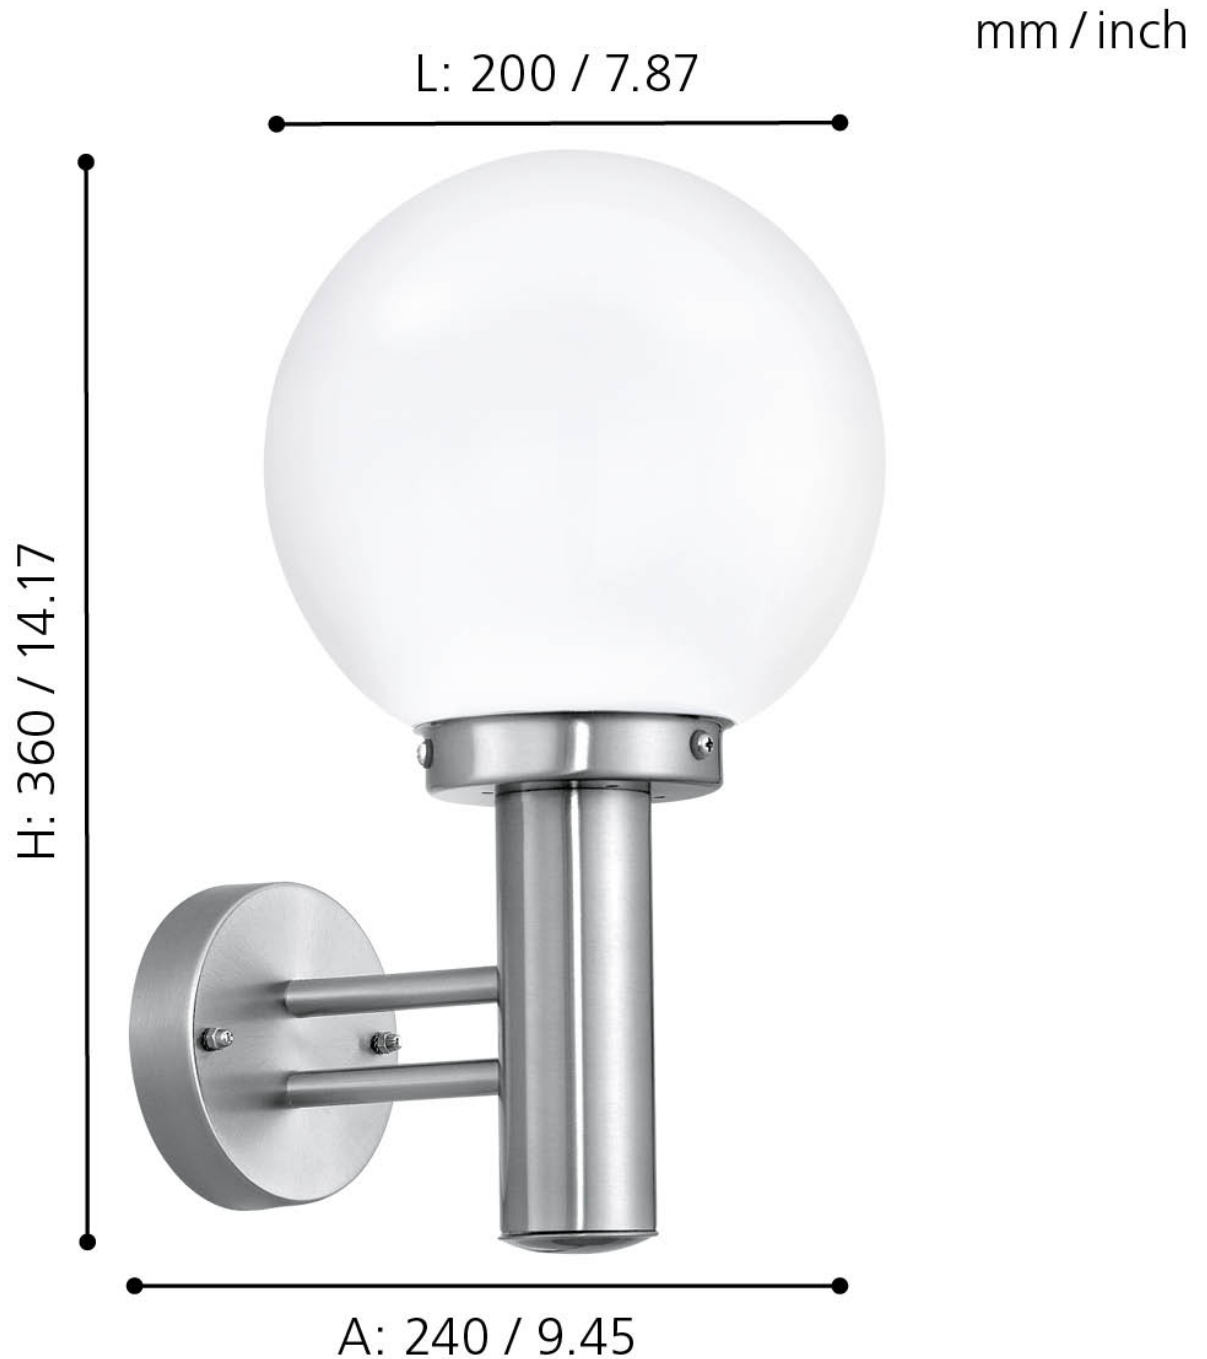

Eglo Lighting - Nisia - 30205 - Stainless Steel White Glass IP44 Outdoor Wall Light

**CONTACT**