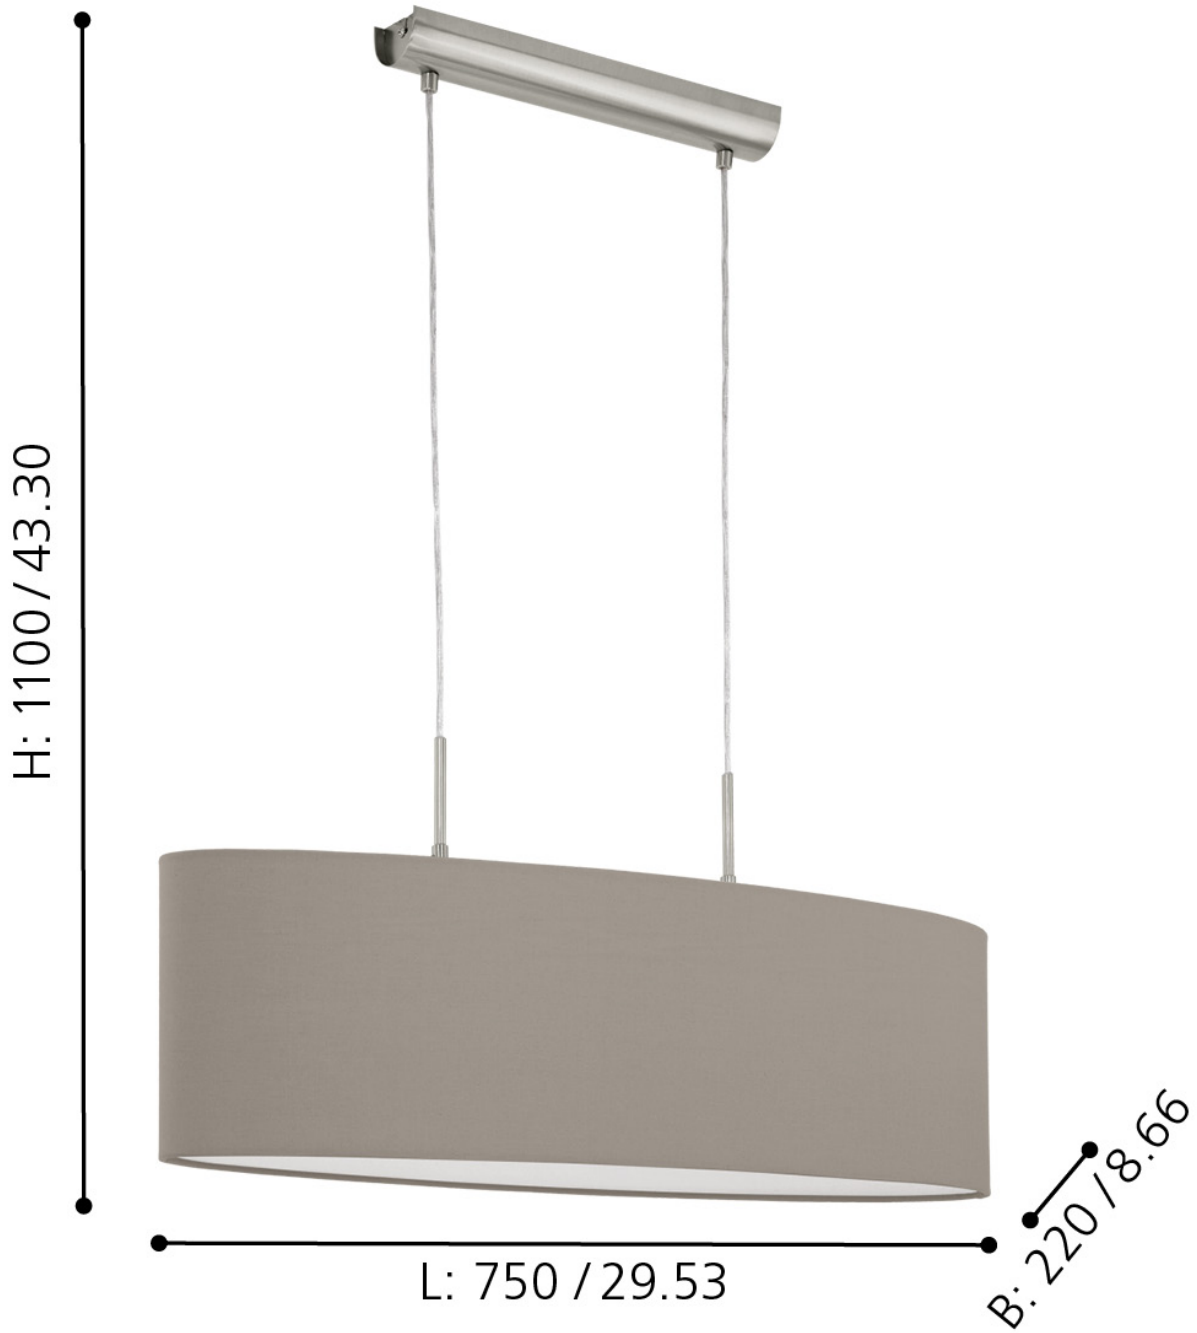

Eglo Lighting - Pasteri - 31581 - Satin Nickel Taupe 2 Light Bar Ceiling Pendant Light

mm / inch

CONTACT