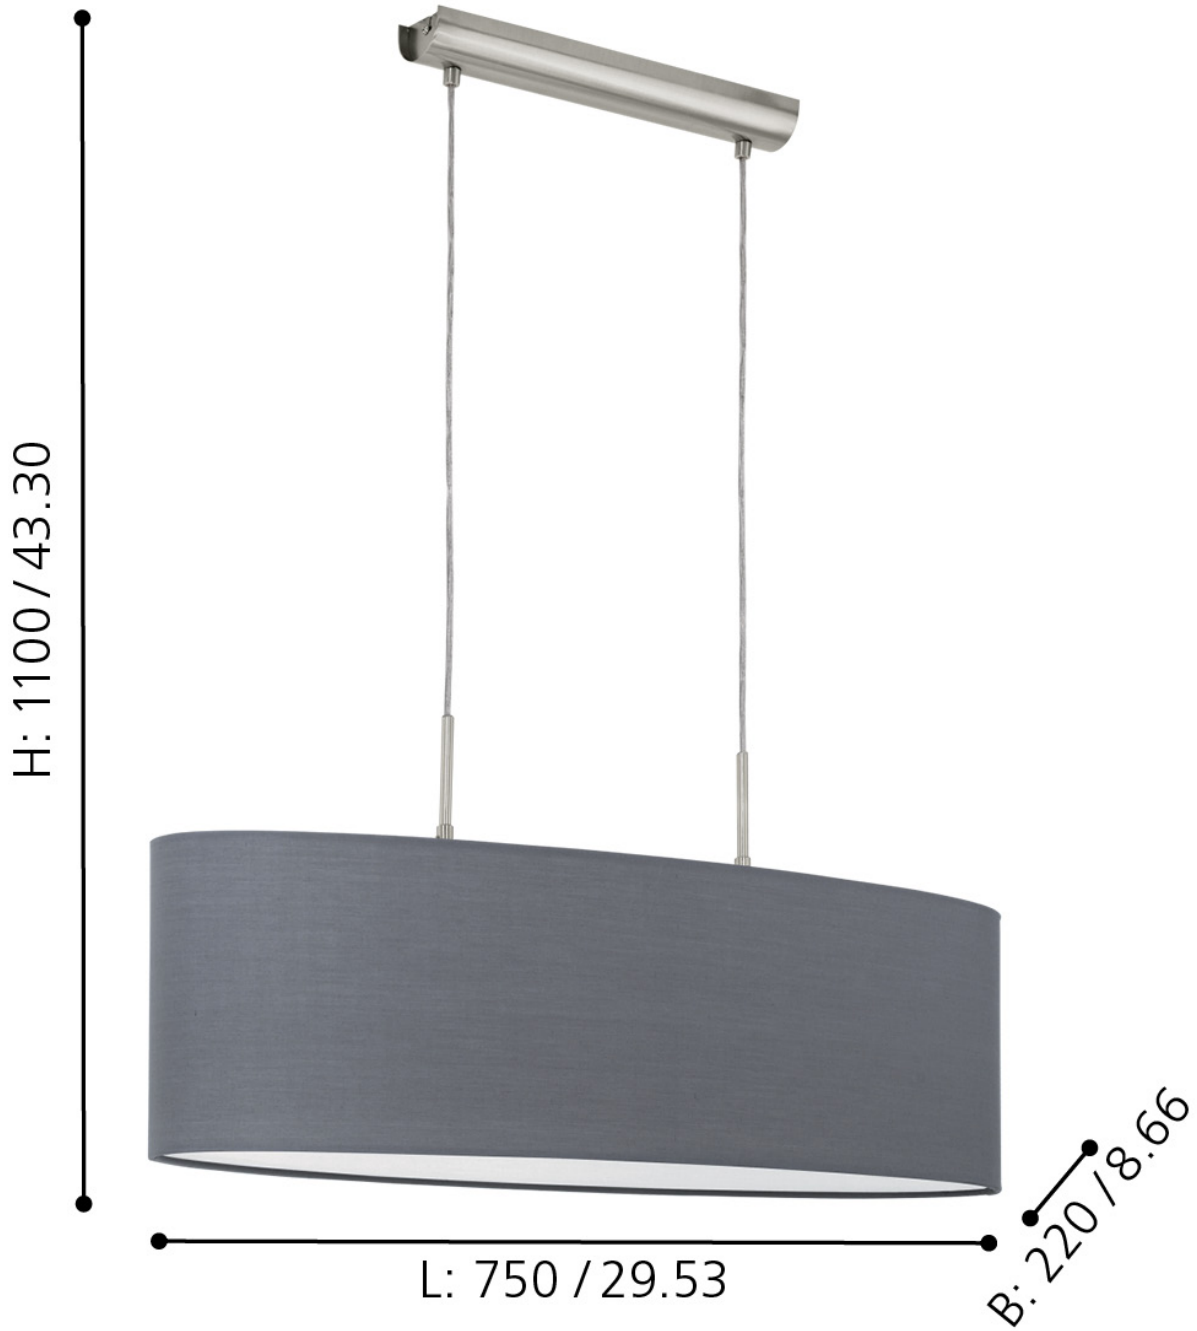

Eglo Lighting - Pasteri - 31582 - Satin Nickel Grey 2 Light Bar Ceiling Pendant Light

mm / inch

**CONTACT**