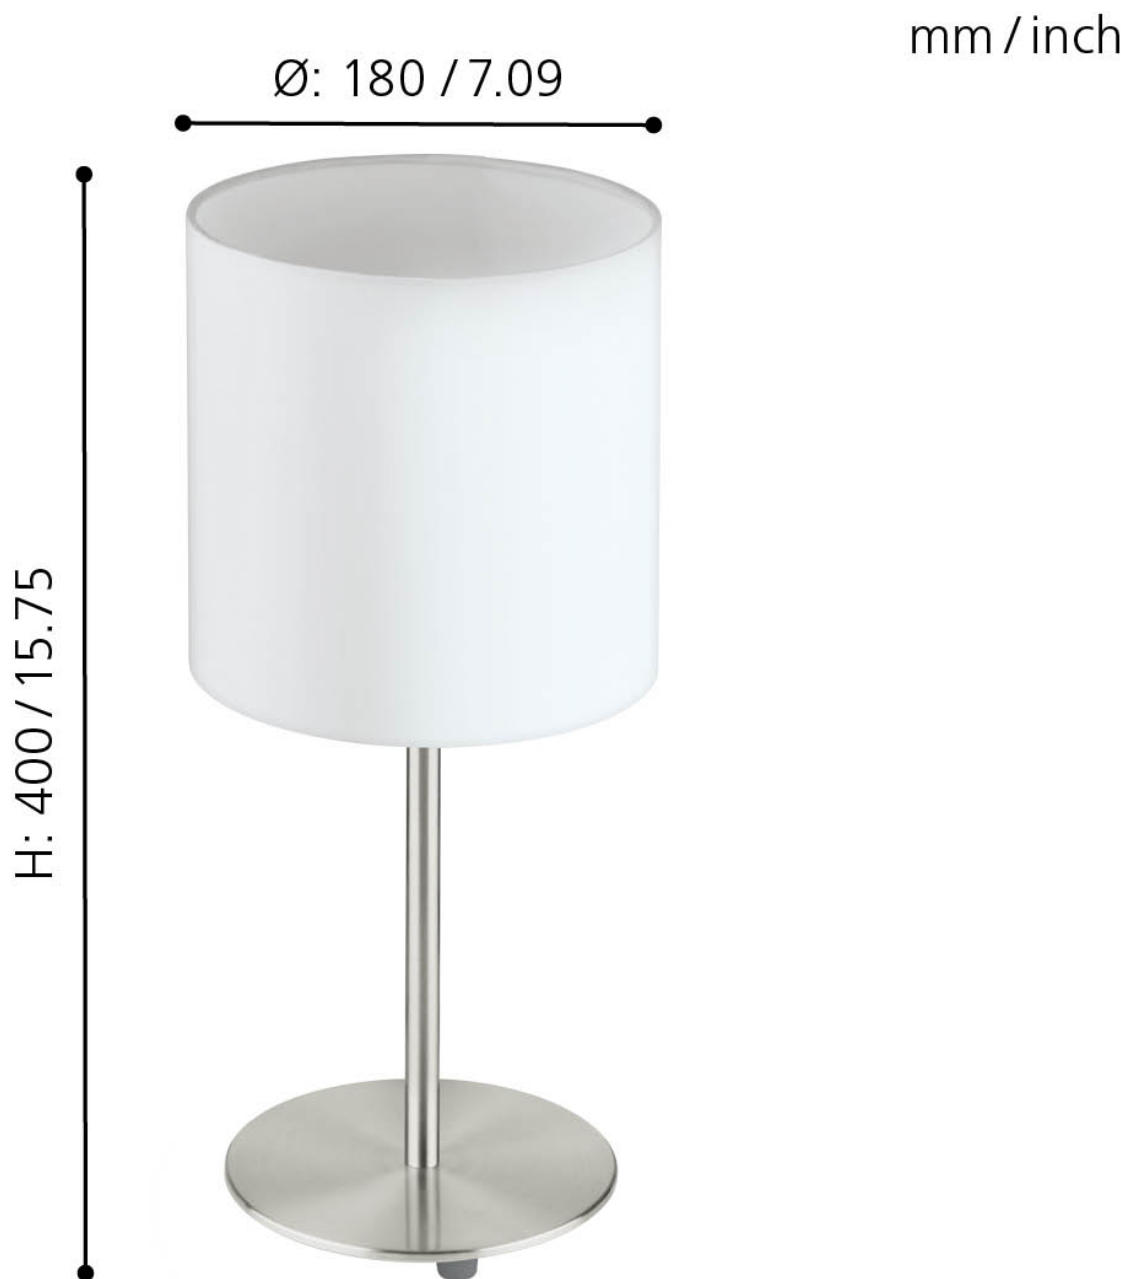

Eglo Lighting - Pasteri - 31594 - Satin Nickel White Table Lamp With Shade

CONTACT