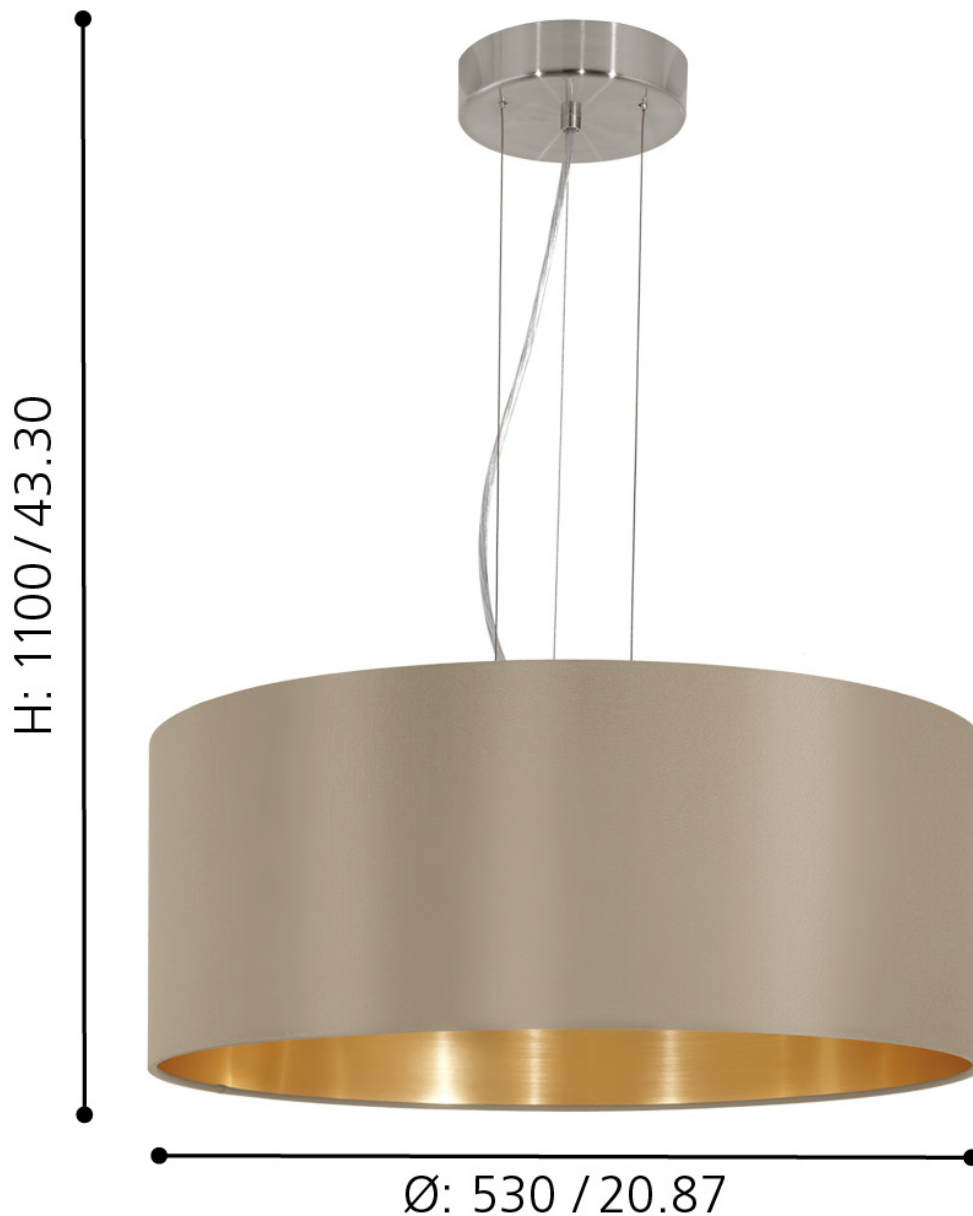

Eglo Lighting - Maserlo - 31607 - Satin Nickel Taupe 3 Light Ceiling Pendant Light

mm / inch

CONTACT