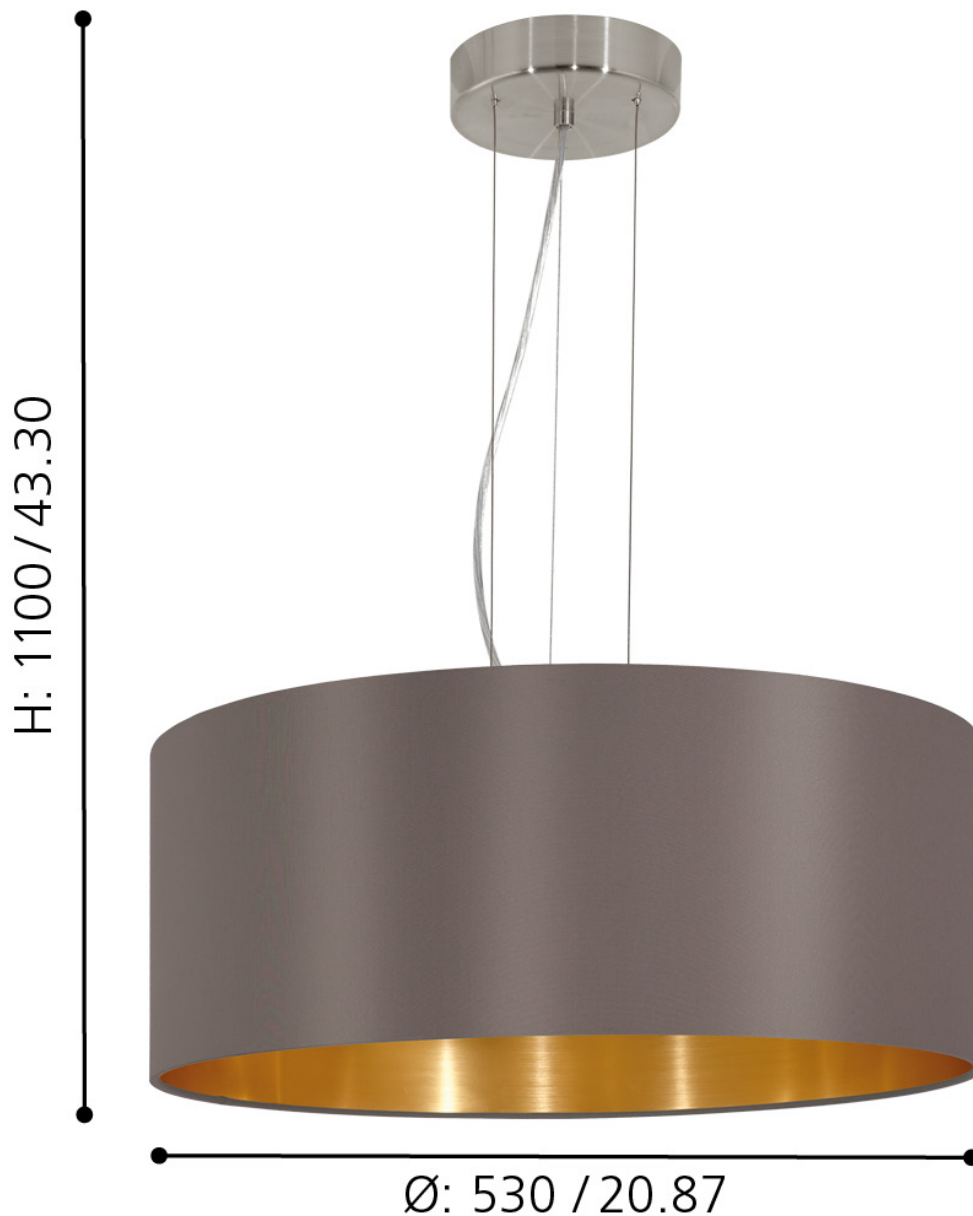

Eglo Lighting - Maserlo - 31608 - Satin Nickel Cappuccino 3 Light Ceiling Pendant Light

mm / inch

CONTACT