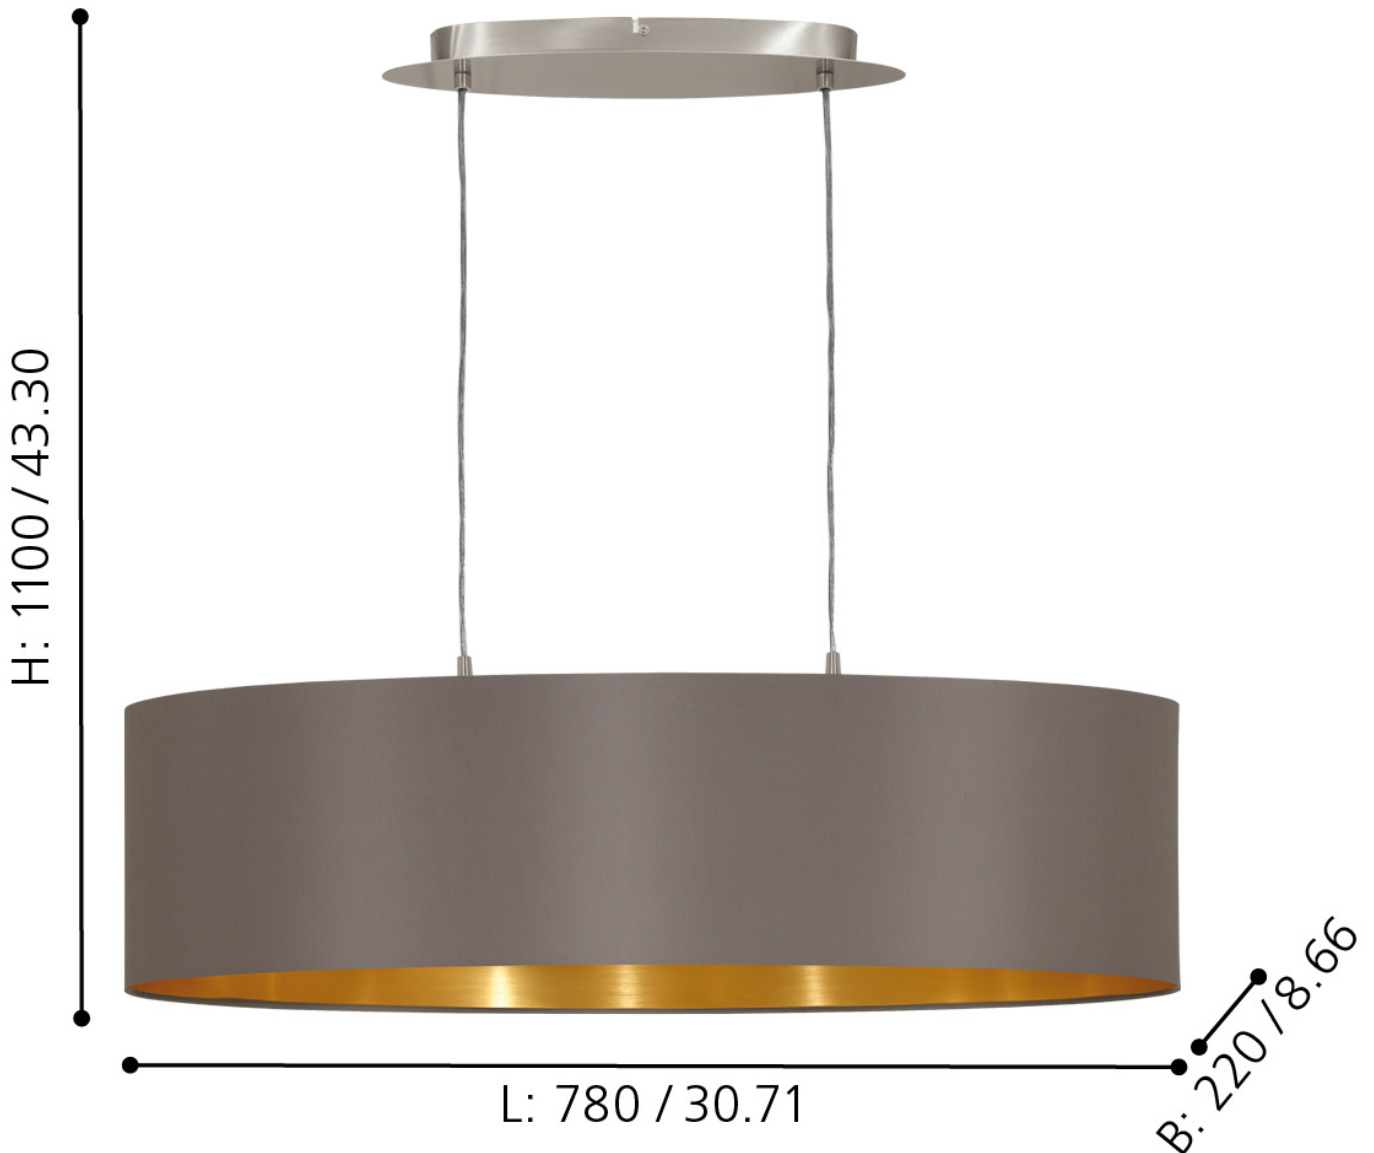

Eglo Lighting - Maserlo - 31614 - Satin Nickel Cappuccino 2 Light Bar Ceiling Pendant Light

mm / inch

CONTACT