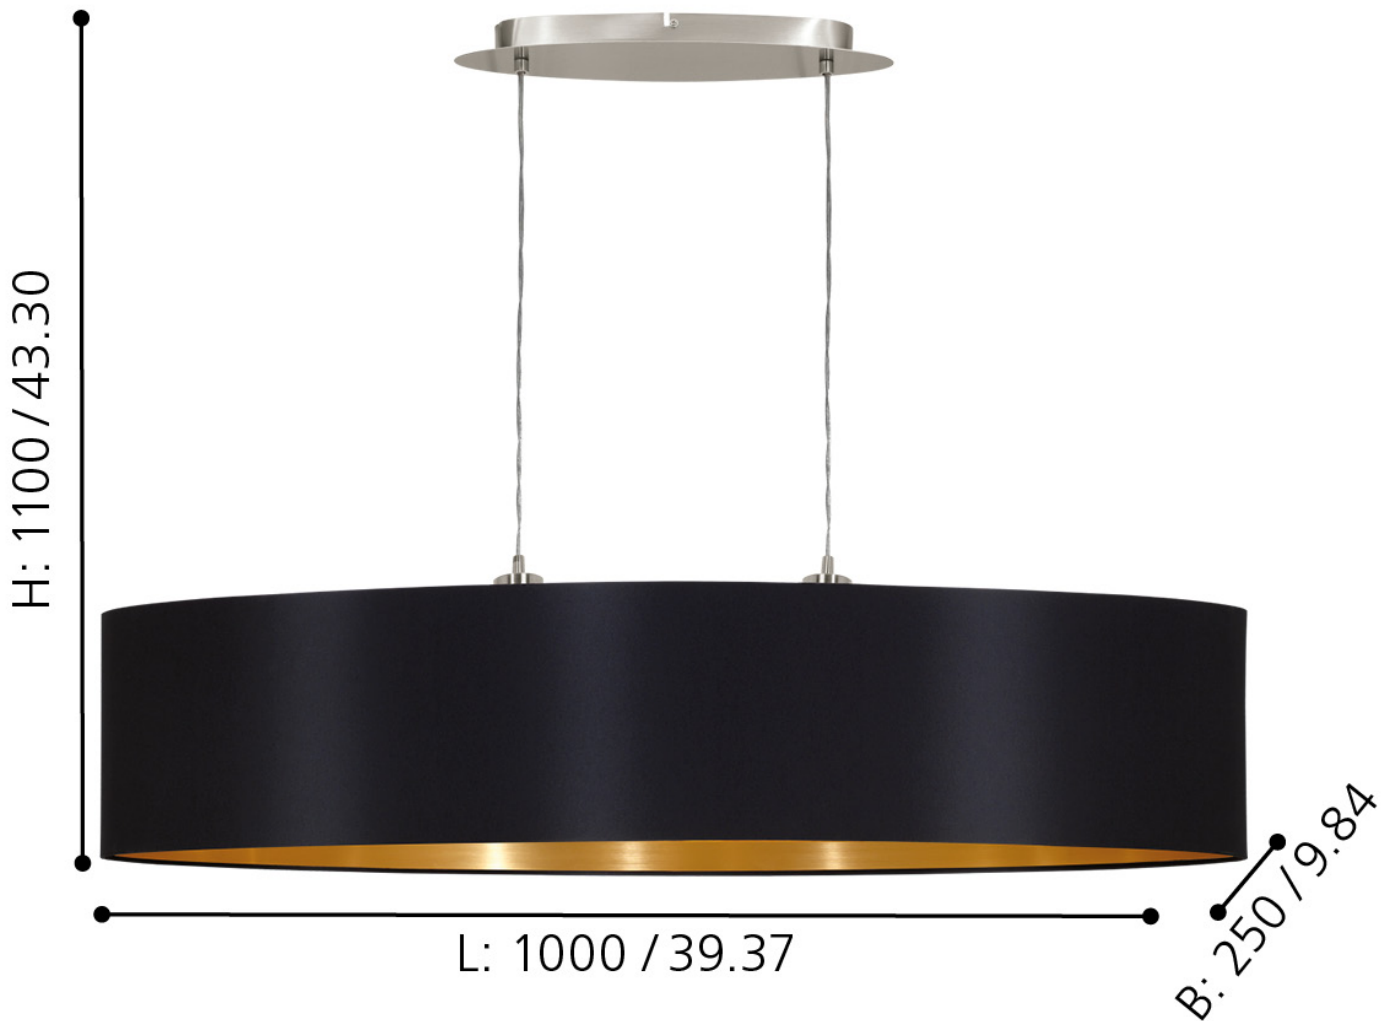

Eglo Lighting - Maserlo - 31616 - Satin Nickel Black 2 Light Bar Ceiling Pendant Light

mm / inch

CONTACT