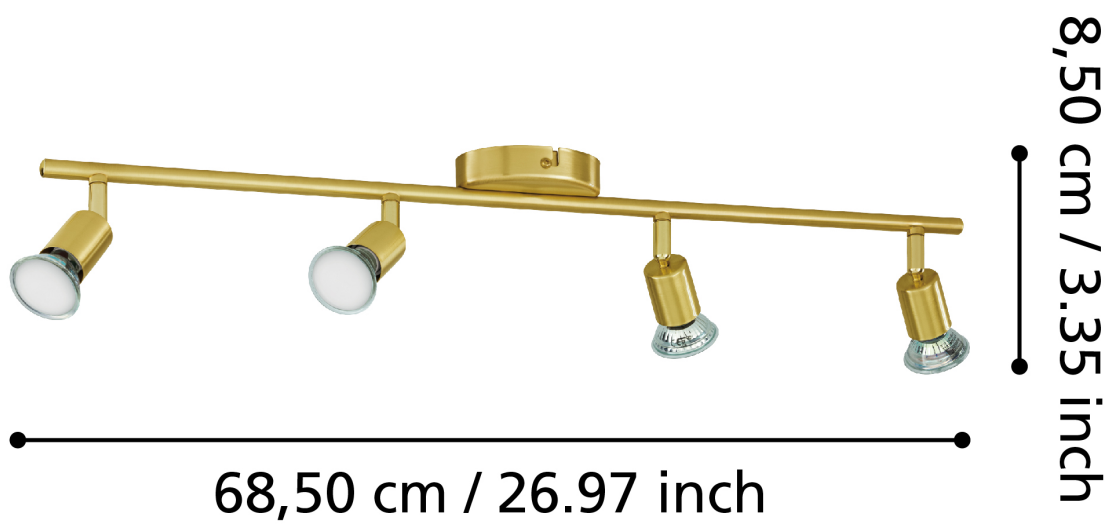

Eglo Lighting - Buzz-LED - 33187 - LED Brushed Brass 4 Light Ceiling Spotlight

**CONTACT**