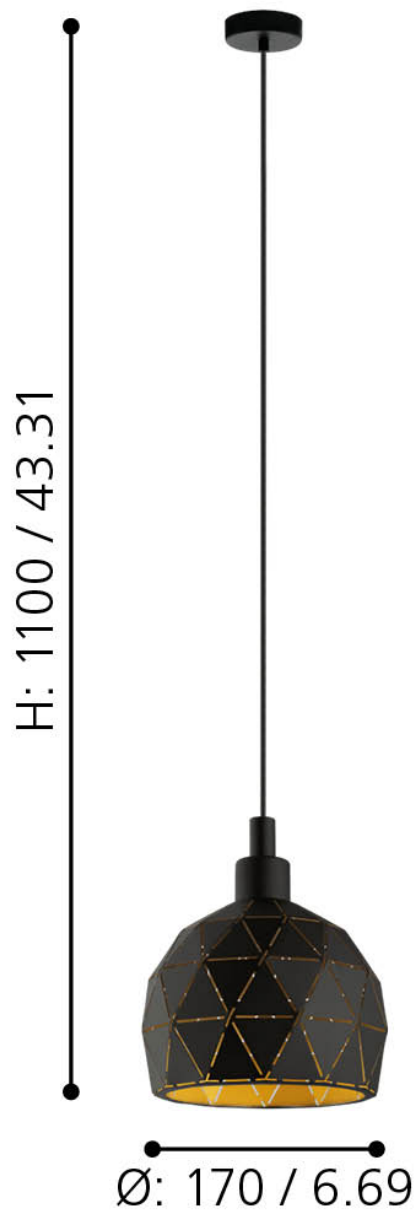

Eglo Lighting - Roccaforte - 33345 - Black Gold Ceiling Pendant Light

mm / inch

CONTACT