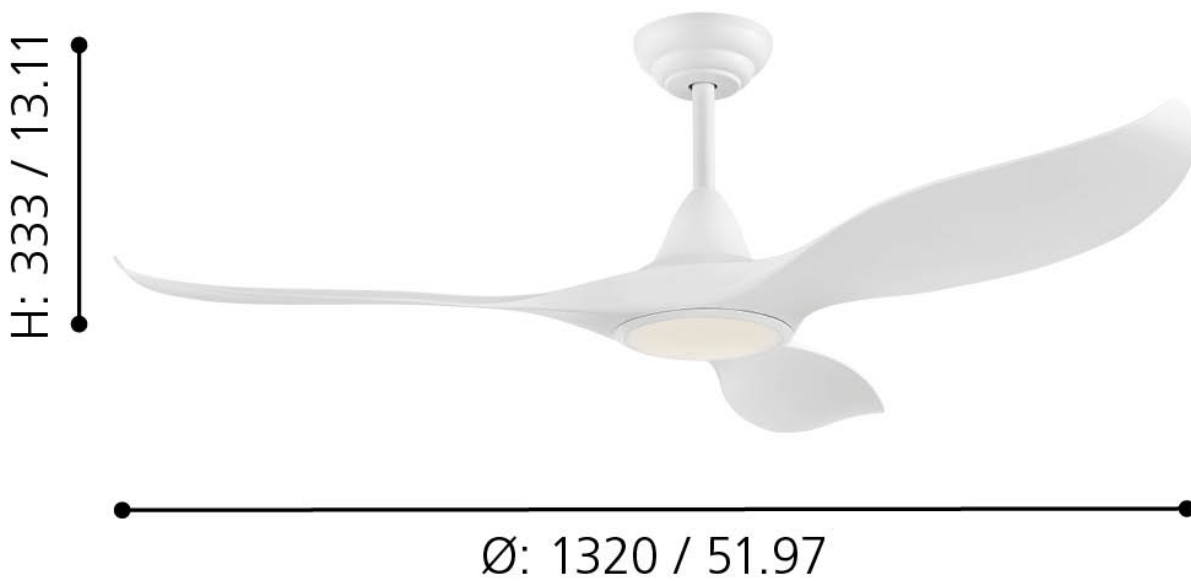

Eglo Lighting - Cirali 52 - 35006 - LED Matt White Milky Ceiling Fan

mm / inch

CONTACT