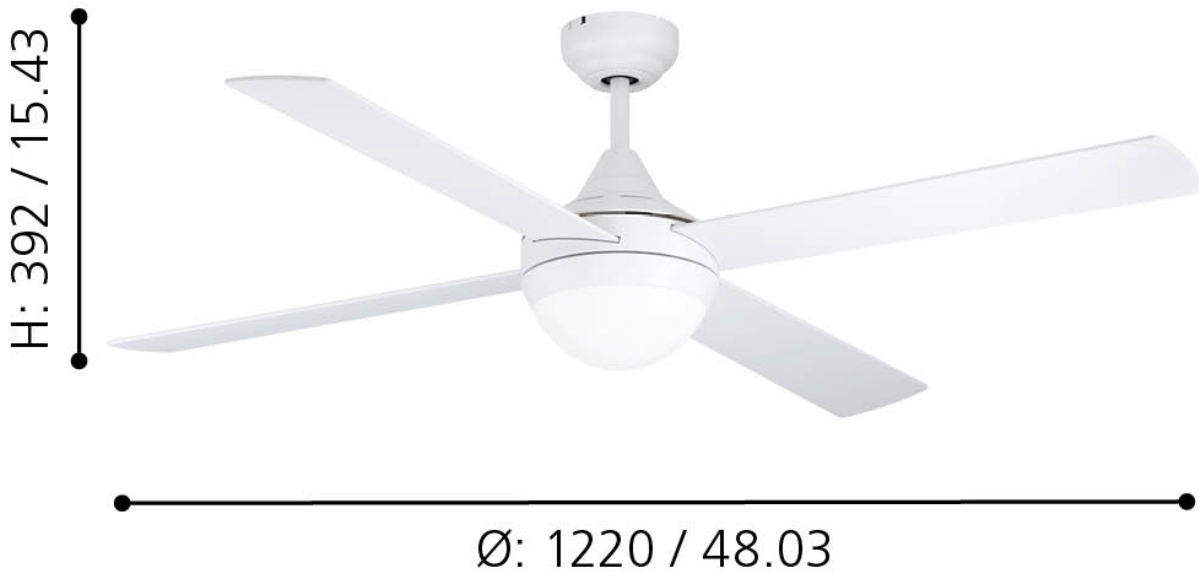

Eglo Lighting - Varadero - 35082 - White Glass 2 Light Ceiling Fan

mm / inch

CONTACT