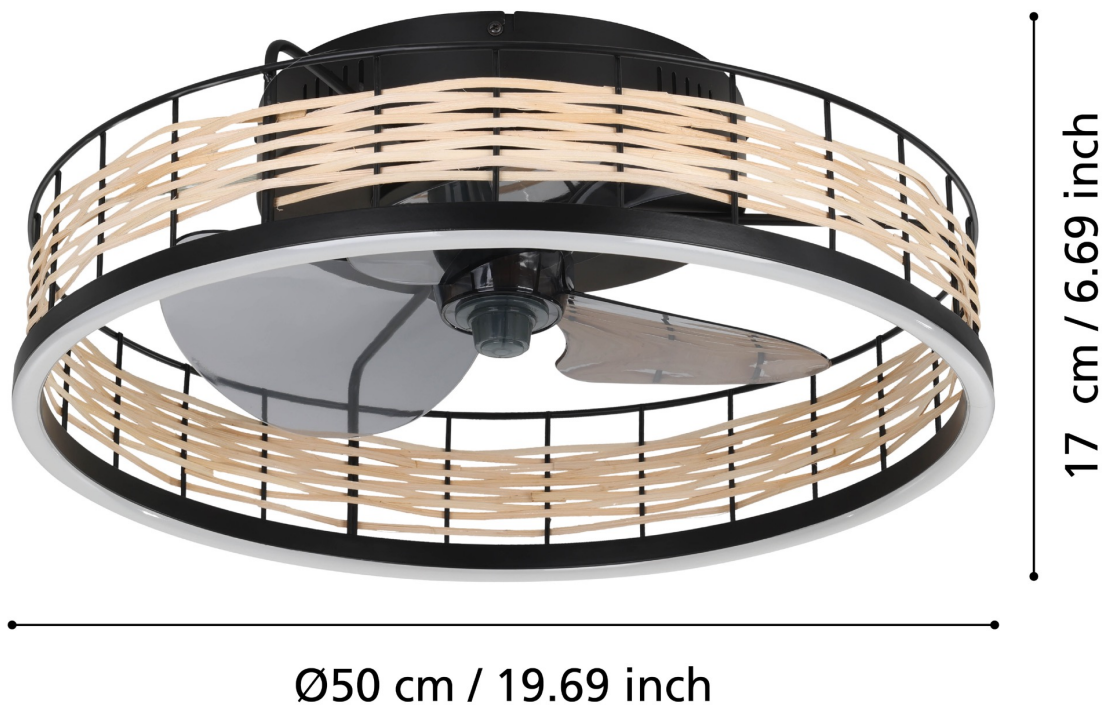

Eglo Lighting - Frana - 35148 - LED Black Natural Rattan Ceiling Fan

**CONTACT**