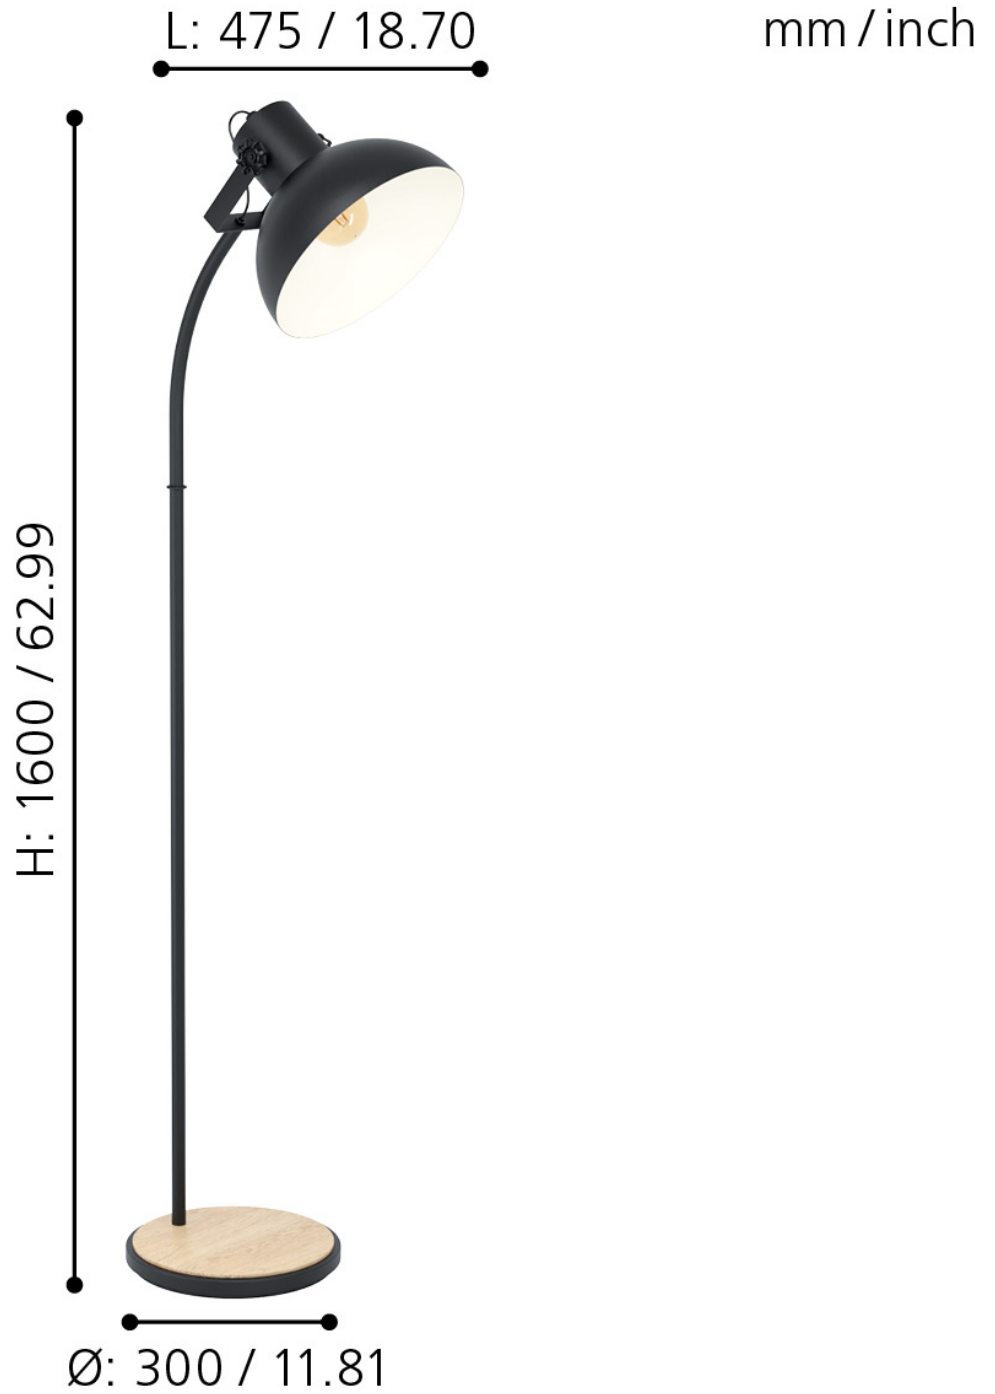

Eglo Lighting - Lubenham - 43166 - Black Wood Floor Reading Lamp

CONTACT